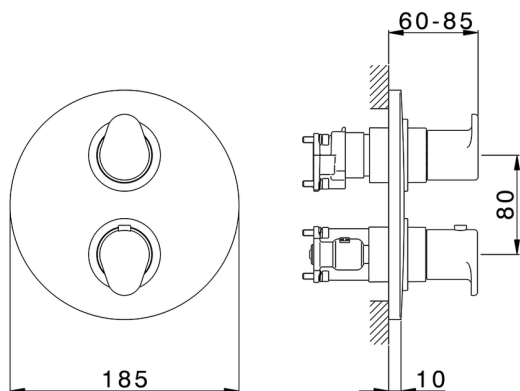

Exposed part for Thermostatic One Box Valve H3_H30BT030

MODEL **H30BT030**

Exposed part for Thermostatic One Box Valve, with 1-2-3 outlet devia stop, Minimum depth of installation: 67 mm, without concealed part, for items ZB00B030-ZB00B031

AVAILABLE FINISHINGS

-  **21** 21 Chrome
-  **2F** 2F Brushed Nickel
-  **40** 40 Matt Black

CHARACTERISTICS

Cartridge Spare Parts **24.04A.PP**
8x20 Plus P Thermostatic Valve
 Installation **Concealed**
 Required concealed parts **ZB00B031**
ZB00B030