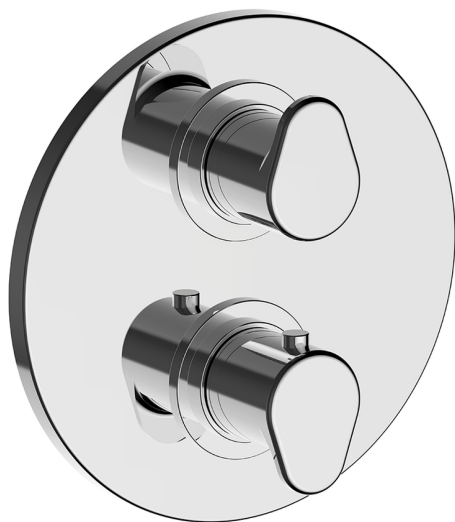

Exposed part for Thermostatic One Box Valve H3_H30BT030

MODEL **H30BT030**

Exposed part for Thermostatic One Box Valve, with 1-2-3 outlet devia stop, Minimum depth of installation: 67 mm, without concealed part, for items ZB00B030-ZB00B031

AVAILABLE FINISHINGS

-  **21** 21 Chrome
-  **2F** 2F Brushed Nickel
-  **40** 40 Matt Black

CHARACTERISTICS

Cartridge Spare Parts **24.04A.PP**
8x20 Plus P Thermostatic Valve
 Installation **Concealed**
 Required concealed parts **ZB00B031**
ZB00B030

DeviaStop

The Huber Devia Stop technology allows to adjust the water flow and to direct it to the selected output point (overhead soaker, hand shower, etc).

Thermostatic

The Huber thermostatic is your personal water manager, helping you to handle, control and save water and energy.

Exposed part for Thermostatic One Box Valve H3_H30BT030

H30BT030

<https://en.huberitalia.com/exposed-part-for-thermostatic-one-box-valve-h3-h30bt030>

One Box Universal Concealed Part ONE BOX_ZB00B031

MODEL **ZB00B031**