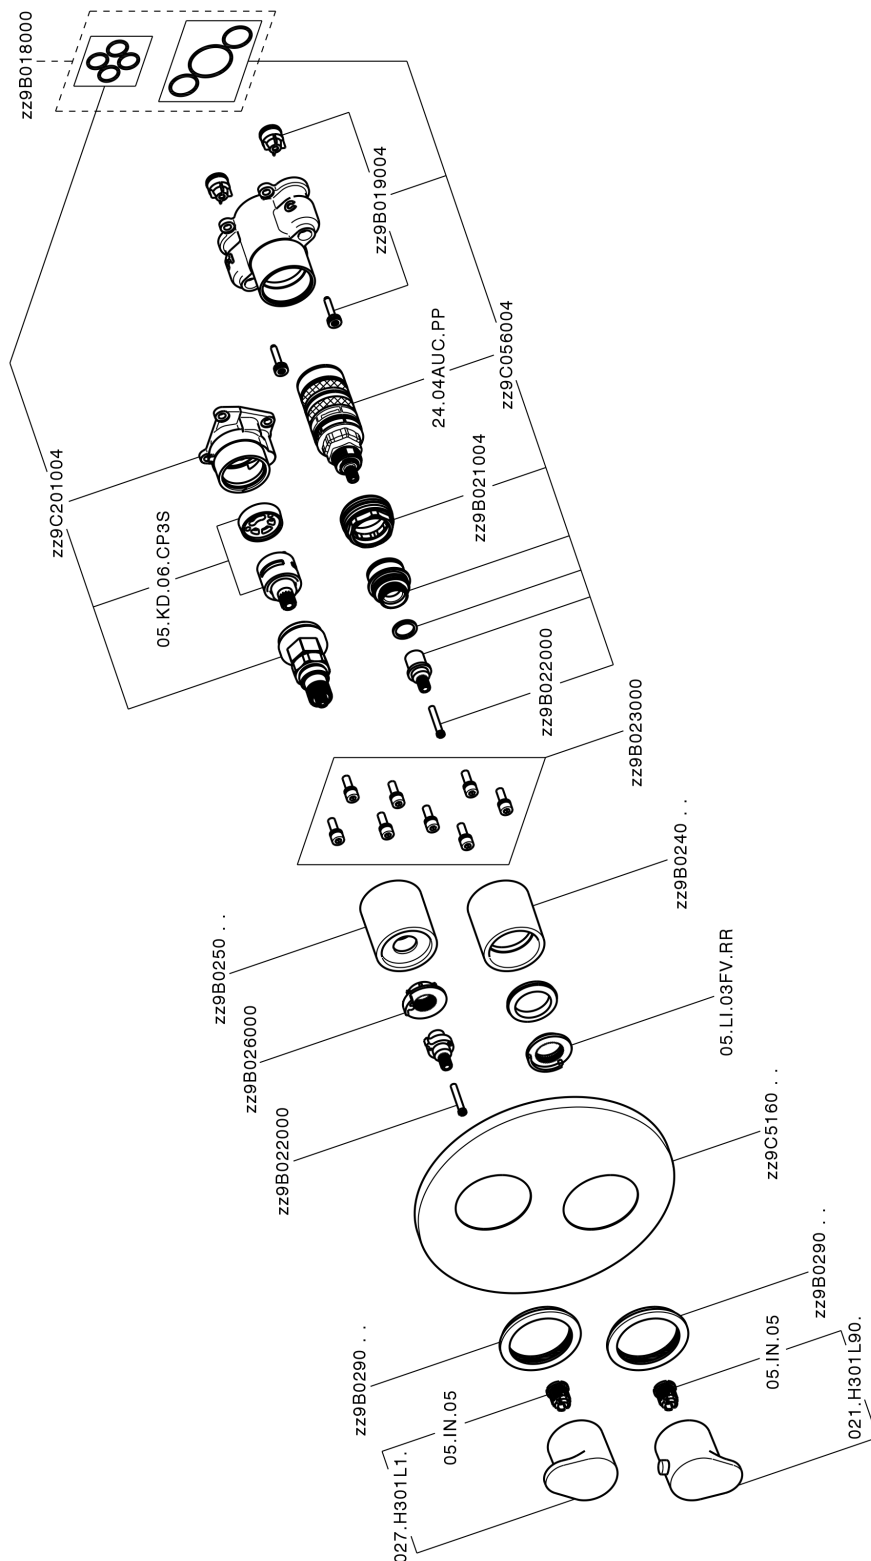

Exposed part for Thermostatic One Box Valve H3_H30BT030

MODEL **H30BT030**

Exposed part for Thermostatic One Box Valve, with 1-2-3 outlet devia stop, Minimum depth of installation: 67 mm, without concealed part, for items ZB00B030-ZB00B031

AVAILABLE FINISHINGS

-  **21** 21 Chrome
-  **2F** 2F Brushed Nickel
-  **40** 40 Matt Black

CHARACTERISTICS

Cartridge Spare Parts **24.04A.PP**
8x20 Plus P Thermostatic Valve
 Installation **Concealed**
 Required concealed parts **ZB00B031**
ZB00B030

DeviaStop

The Huber Devia Stop technology allows to adjust the water flow and to direct it to the selected output point (overhead soaker, hand shower, etc).

Thermostatic

The Huber thermostatic is your personal water manager, helping you to handle, control and save water and energy.

Exposed part for Thermostatic One Box Valve H3_H30BT030

H30BT030

<https://en.huberitalia.com/exposed-part-for-thermostatic-one-box-valve-h3-h30bt030>

One Box Universal Concealed Part ONE BOX_ZB00B031

MODEL **ZB00B031**