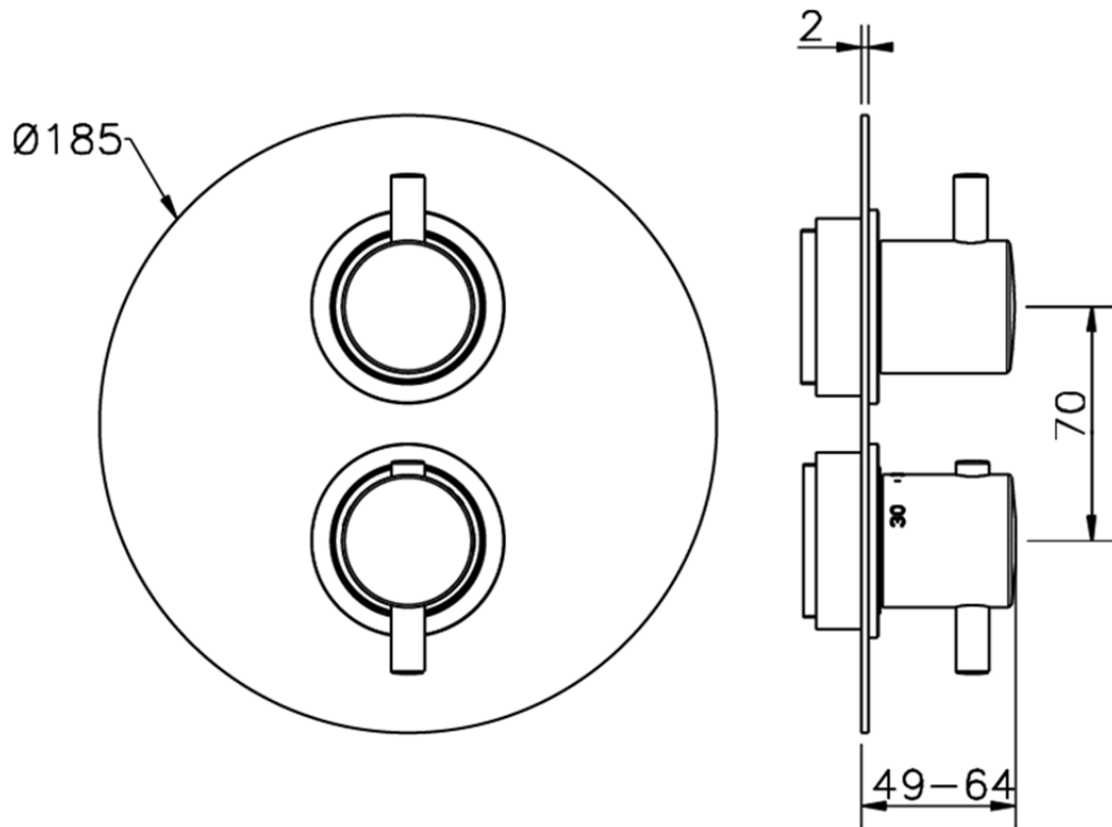

## Exposed part for con.thermo.shower valve, 2-outlet NUOVA KIRUNA\_K2018100

K2018100 <https://en.huberitalia.com/exposed-part-for-con-thermo-shower-valve-2-outlet-nuova-kiruna-k2018100>

## Piastra/Plate/Plaque/Platte/Placa

2-3mm: XX 25-40 YY 76-91

10 mm: XX 16-31 YY 65-80

ZB018101

<https://en.huberitalia.com/2-outlet-concealed-thermostatic-shower-valve-concealed-zb018101>

2024-09-20