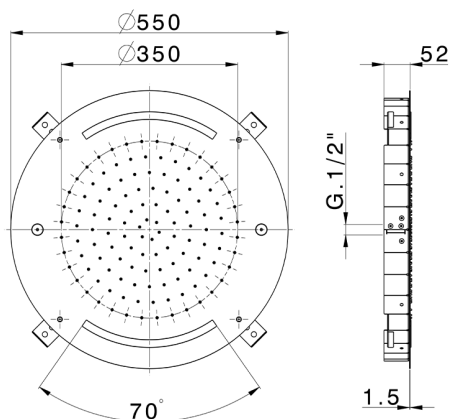

Ø 550 mm Chromotherapy Ceiling showerhead ZEN_ZS1C0040

MODEL **ZS1C0040**

Ø 550 mm Chromotherapy Ceiling showerhead, rain, spraying and chromotherapy functions, with remote control included, Stainless Steel AISI 304

AVAILABLE FINISHINGS

- **40** 40 Matt Black
- **4Q** 4Q Matt White
- **5G** 5G Rose Gold
- **D1** D1 Brushed Inox
- **D2** D2 Polished Inox

CHARACTERISTICS

2024-12-19