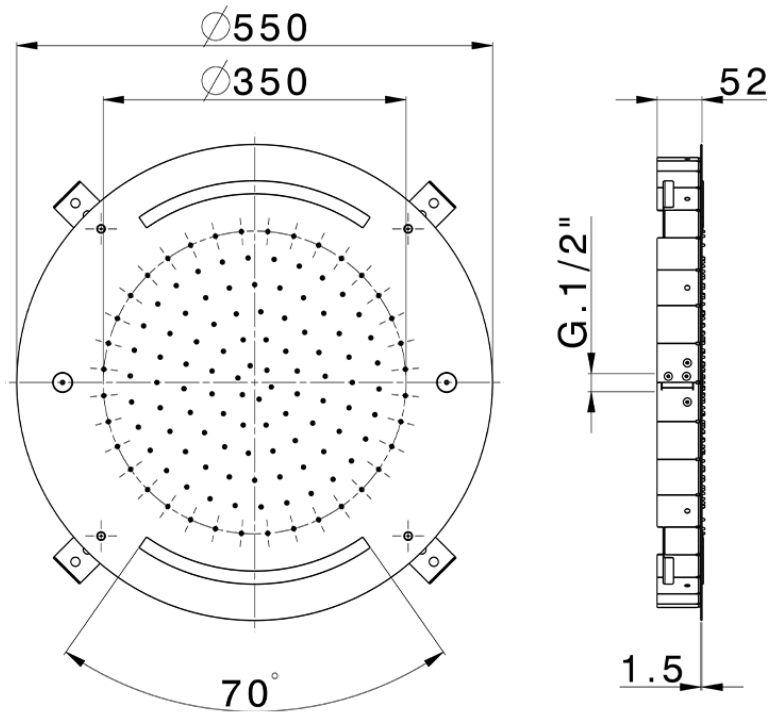

Ø 550 mm Chromotherapy Ceiling showerhead ZEN_ZS1C0040

ZS1C0040

<https://en.huberitalia.com/o-550-mm-chromotherapy-ceiling-showerhead-zen-zs1c0040>

2024-12-19