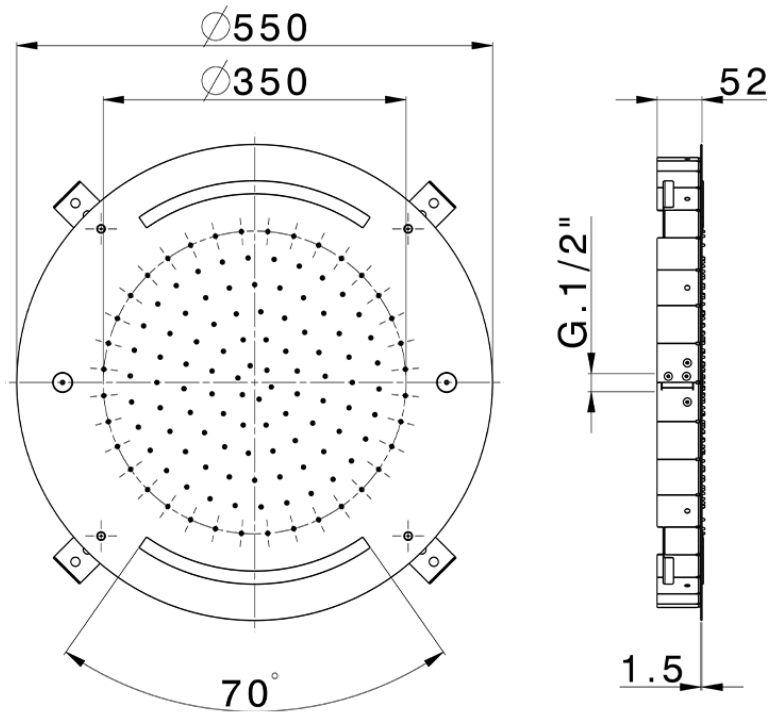

Ø 550 mm Chromotherapy Ceiling showerhead ZEN_ZS1C0040

ZS1C0040

<https://en.huberitalia.com/o-550-mm-chromotherapy-ceiling-showerhead-zen-zs1c0040>

2024-12-18