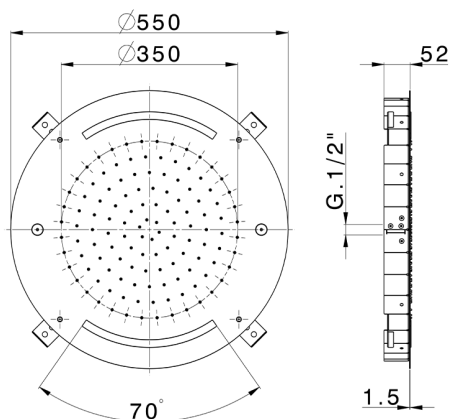

Ø 550 mm Chromotherapy Ceiling showerhead ZEN_ZS1C0040

MODEL **ZS1C0040**

Ø 550 mm Chromotherapy Ceiling showerhead, rain, spraying and chromotherapy functions, with remote control included, Stainless Steel AISI 304

AVAILABLE FINISHINGS

- **40** 40 Matt Black
- **4Q** 4Q Matt White
- **5G** 5G Rose Gold
- **D1** D1 Brushed Inox
- **D2** D2 Polished Inox

CHARACTERISTICS

2024-12-18