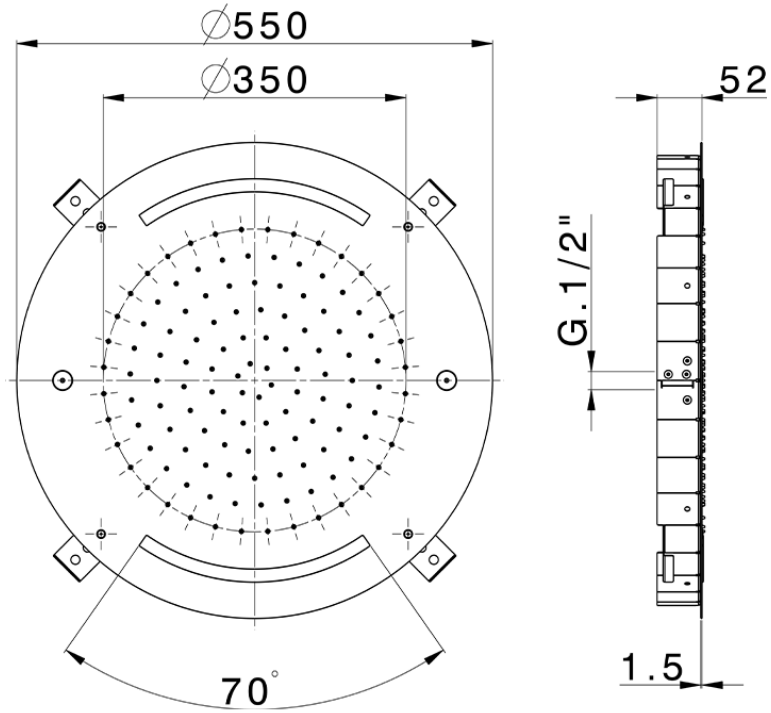

Ø 550 mm Chromotherapy Ceiling showerhead ZEN_ZS1C0040

ZS1C0040

<https://en.huberitalia.com/o-550-mm-chromotherapy-ceiling-showerhead-zen-zs1c0040>

2024-12-19