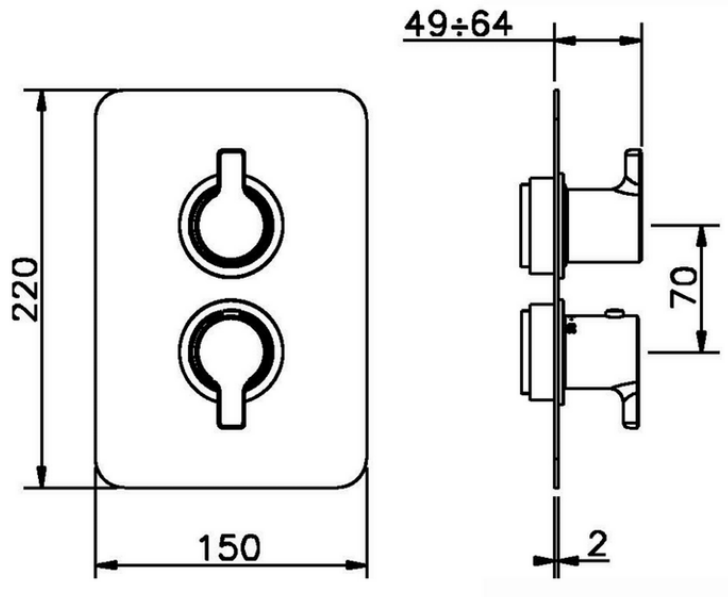

Exposed part for con.thermo.shower valve, 2-outlet THERMO_SF018100

SF018100

<https://en.huberitalia.com/exposed-part-for-con-thermo-shower-valve-2-outlet-thermo-sf018100>

Piastra/Plate/Plaque/Platte/Placa

2-3mm: XX 25-40 YY 76-91

10 mm: XX 16-31 YY 65-80