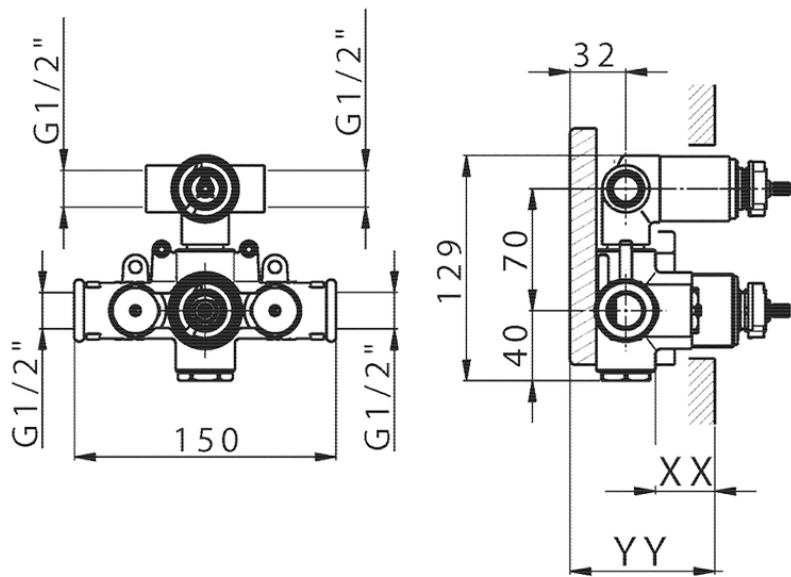

Exposed part for con.thermo.shower valve, 2-outlet THERMO_SF018100

SF018100

<https://en.huberitalia.com/exposed-part-for-con-thermo-shower-valve-2-outlet-thermo-sf018100>

Piastra/Plate/Plaque/Platte/Placa

2-3mm: XX 25-40 YY 76-91

10 mm: XX 16-31 YY 65-80