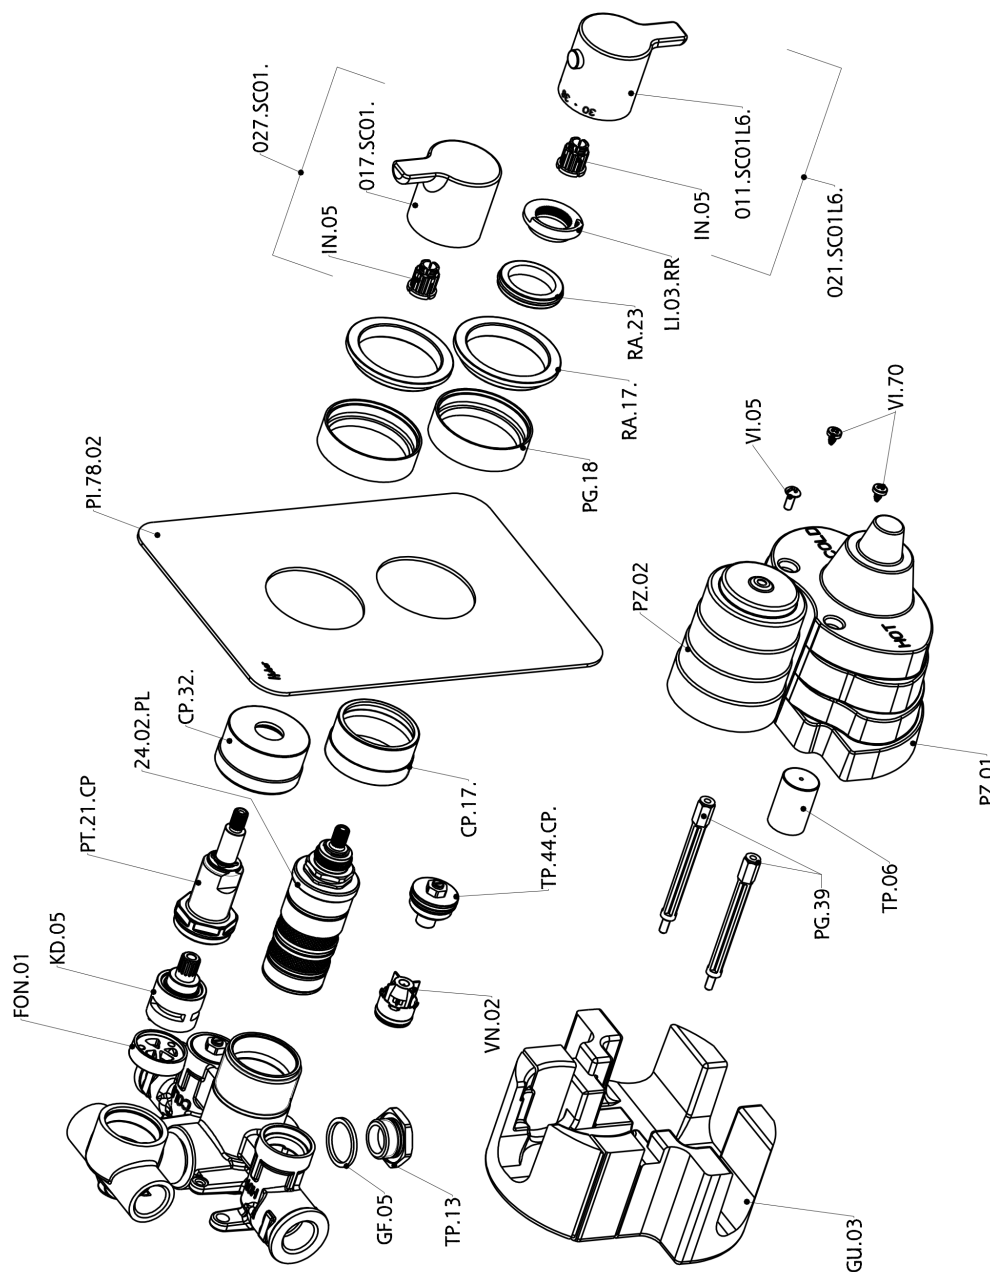

## Exposed part for con.thermo.shower valve, 2-outlet THERMO\_SF018100

SF018100

<https://en.huberitalia.com/exposed-part-for-con-thermo-shower-valve-2-outlet-thermo-sf018100>

## 2-outlet Concealed thermostatic shower valve CONCEALED\_ZB018101

ZB018101

<https://en.huberitalia.com/2-outlet-concealed-thermostatic-shower-valve-concealed-zb018101>

2024-12-22