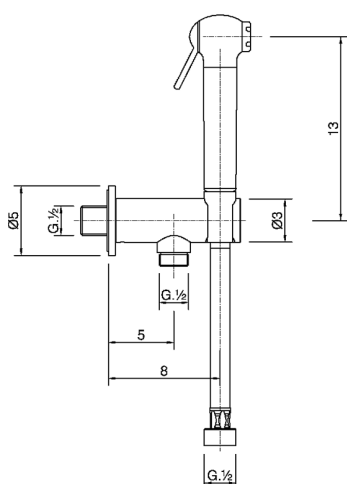

Bidet handshower set HYGENIC SHOWERS_SF007910

MODEL **SF007910**

Bidet handshower set, wall mounted bracket with safety valve, Bidet handshower, 120 cm PVC flexible hose

AVAILABLE FINISHINGS

-  **21** 21 Chrome
-  **24** 24 Gold

CHARACTERISTICS

Bidet handshower

2026-05-31