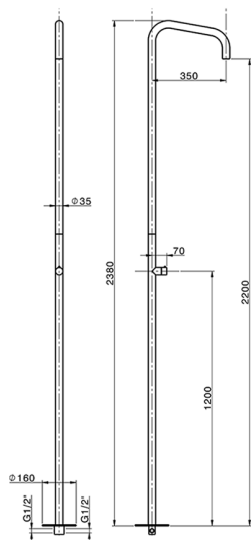

Free Standing Progressive Shower Column COLUMNS_LX005120

MODEL **LX005120**

Free Standing Progressive Shower Column, for Indoor/Outdoor use, with rain spray aerator, INOX AISI 316L

AVAILABLE FINISHINGS

D1 D1 Brushed Inox

CHARACTERISTICS

Cartridge Spare Parts **ZZ9C292000**

25 mm Progressive single-lever cartridge

2024-11-15