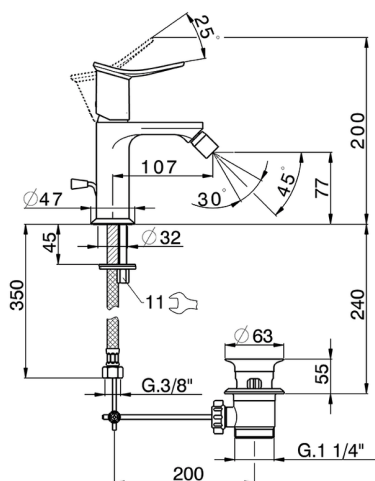

## Single lever bidet mixer HARLOCK\_HK000554

MODEL **HK000554**

Single lever bidet mixer, with 1" 1/4 automatic pop-up waste, G.3/8" stainless steel flexible hoses

### CHARACTERISTICS

Cartridge Spare Parts **ZZ96550000**

**25 mm Cartridge**

## Single lever bidet mixer HARLOCK\_HK000554

HK000554

<https://en.huberitalia.com/single-lever-bidet-mixer-harlock-hk000554>

2024-11-21