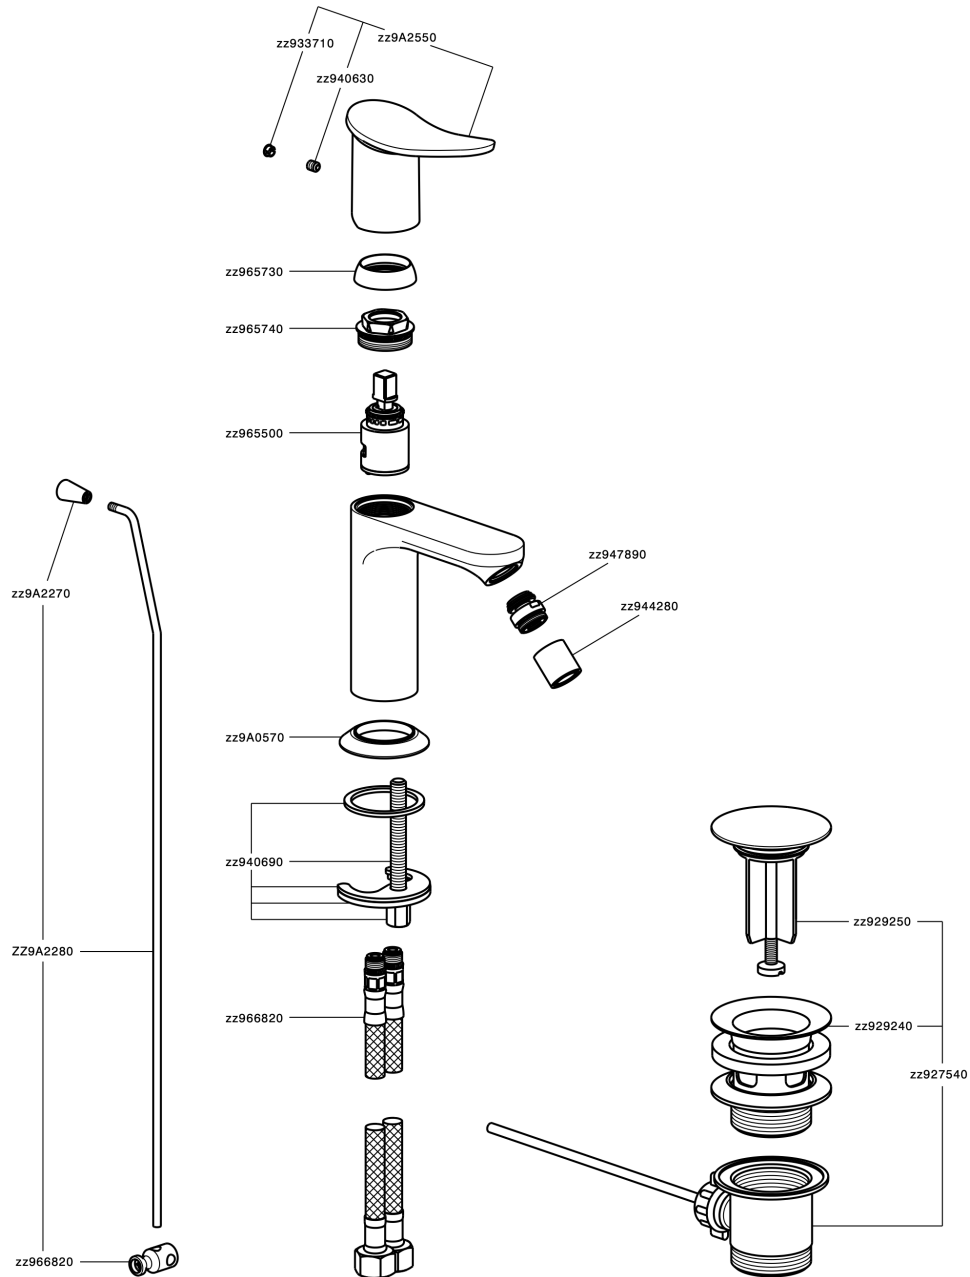

## Single lever bidet mixer HARLOCK\_HK000554

MODEL **HK000554**

Single lever bidet mixer, with 1" 1/4 automatic pop-up waste, G.3/8" stainless steel flexible hoses

### CHARACTERISTICS

Cartridge Spare Parts **ZZ96550000**

**25 mm Cartridge**

## Single lever bidet mixer HARLOCK\_HK000554

HK000554

<https://en.huberitalia.com/single-lever-bidet-mixer-harlock-hk000554>

2024-11-21