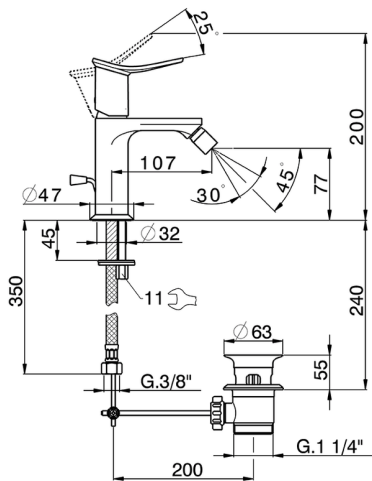

Single lever bidet mixer HARLOCK_HK000554

MODEL **HK000554**

Single lever bidet mixer, with 1" 1/4 automatic pop-up waste, G.3/8" stainless steel flexible hoses

AVAILABLE FINISHINGS

-  **21** 21 Chrome
-  **2P** 2P Rose Gold
-  **2Q** 2Q Black Titanium
-  **40** 40 Matt Black
-  **4Q** 4Q Matt White
-  **6T** 6T Chrome/Matt Black

CHARACTERISTICS

Cartridge Spare Parts **ZZ96550000**

25 mm Cartridge

Single lever bidet mixer HARLOCK_HK000554

HK000554

<https://en.huberitalia.com/single-lever-bidet-mixer-harlock-hk000554>

2024-11-21