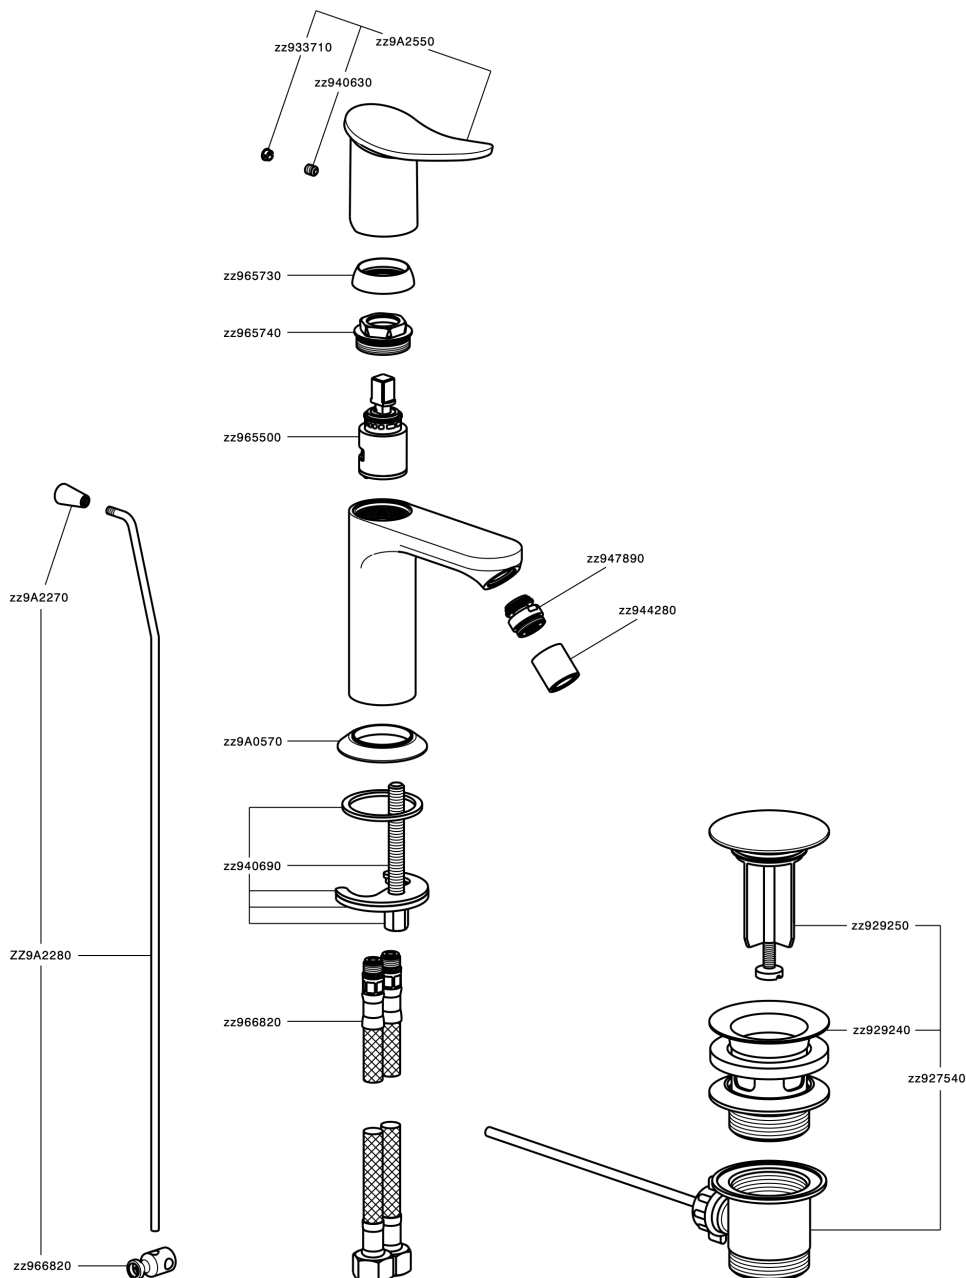

Single lever bidet mixer HARLOCK_HK000554

MODEL **HK000554**

Single lever bidet mixer, with 1" 1/4 automatic pop-up waste, G.3/8" stainless steel flexible hoses

AVAILABLE FINISHINGS

-  **21** 21 Chrome
-  **2P** 2P Rose Gold
-  **2Q** 2Q Black Titanium
-  **40** 40 Matt Black
-  **4Q** 4Q Matt White
-  **6T** 6T Chrome/Matt Black

CHARACTERISTICS

Cartridge Spare Parts **ZZ96550000**

25 mm Cartridge

Single lever bidet mixer HARLOCK_HK000554

HK000554

<https://en.huberitalia.com/single-lever-bidet-mixer-harlock-hk000554>

2024-11-21