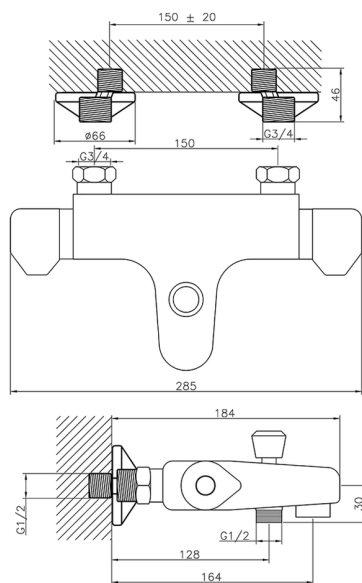

Thermostatic

The Huber thermostatic is your personal water manager, helping you to handle, control and save water and energy.

2026-05-02