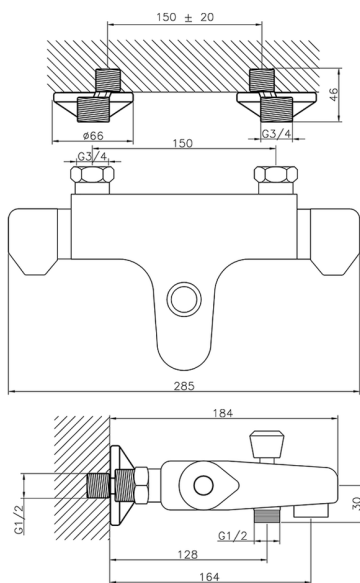

Thermostatic

The Huber thermostatic is your personal water manager, helping you to handle, control and save water and energy.

2026-04-08