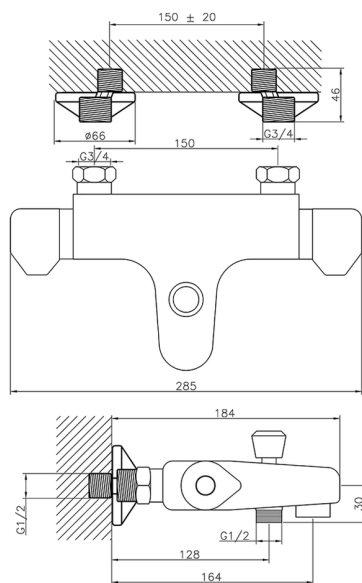

## Thermostatic bath mixer COMMUNITY\_CLT25010

MODEL **CLT25010**

Thermostatic bath mixer, without shower set, 1/2" M flexible connection

AVAILABLE FINISHINGS

CHARACTERISTICS

Cartridge Spare Parts **24.04A.PP**

**8x20 Plus P Thermostatic Valve**