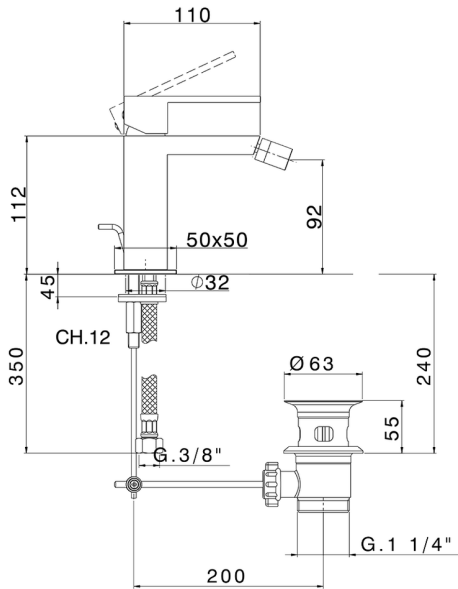

Single lever bidet mixer NUOVA EGO_NE000554

MODEL **NE000554**

Single lever bidet mixer, with 1"1/4 automatic pop-up waste, G.3/8" stainless steel flexible hoses

AVAILABLE FINISHINGS

-  **21** 21 Chrome
-  **2F** 2F Brushed Nickel
-  **40** 40 Matt Black
-  **4Q** 4Q Matt White

CHARACTERISTICS

Cartridge Spare Parts **ZZ96550000**

25 mm Cartridge

2024-12-22