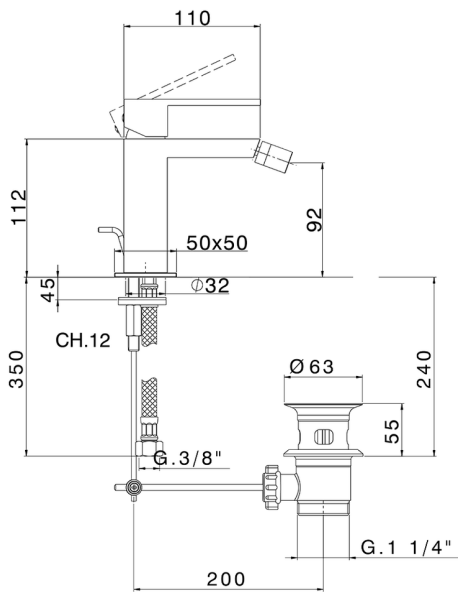

Single lever bidet mixer NUOVA EGO_NE000554

MODEL **NE000554**

Single lever bidet mixer, with 1"1/4 automatic pop-up waste, G.3/8" stainless steel flexible hoses

AVAILABLE FINISHINGS

-  **21** 21 Chrome
-  **2F** 2F Brushed Nickel
-  **40** 40 Matt Black
-  **4Q** 4Q Matt White

CHARACTERISTICS

Cartridge Spare Parts **ZZ96550000**

25 mm Cartridge

2024-12-22