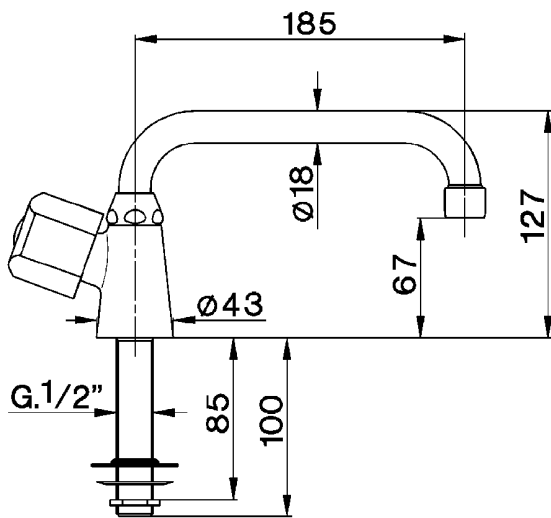

## Pillar tap EVA\_EV000750

MODEL **EV000750**

Pillar tap, without automatic pop-up waste, without handle

AVAILABLE FINISHINGS

CHARACTERISTICS

2024-11-15