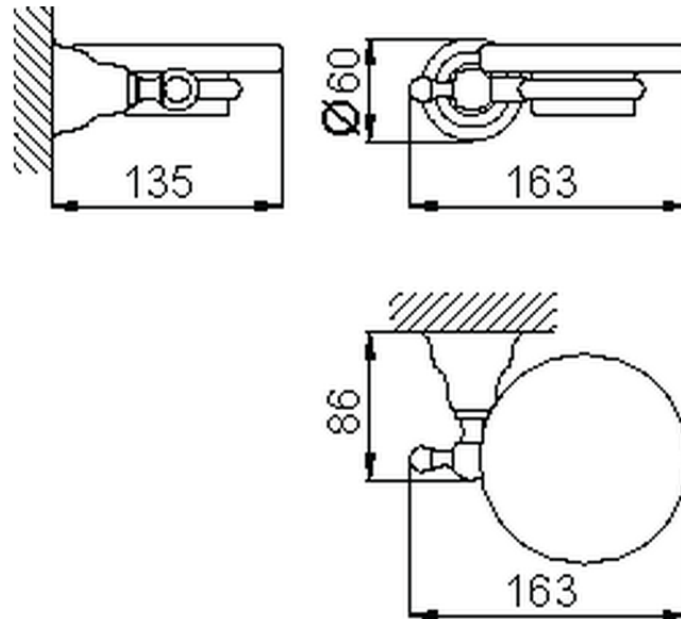

Soap-dish CROISETTE_4022.01H.

4022.01H.

<https://en.huberitalia.com/soap-dish-croisette-4022-01h>

2024-12-22