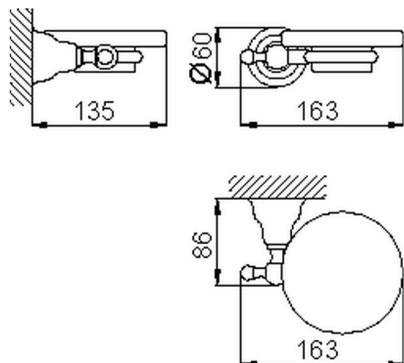

Soap-dish CROISETTE_4022.01H.

MODEL **4022.01H.**

Soap-dish, wall mounted glass holder

AVAILABLE FINISHINGS

-  **AC** AC Satin Brushed Nickel
-  **BA** BA Old Bronze
-  **CR** CR Chrome
-  **2W** 2W Brushed Gold