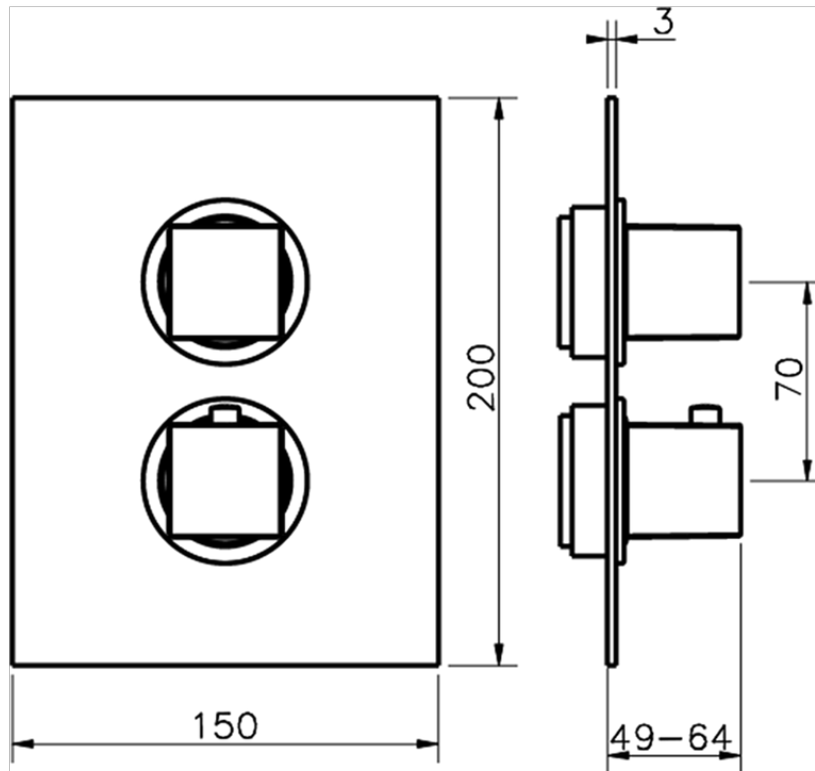

Exposed part for con.thermo.shower valve, 3-outlet NUOVA EGO_NE018200

NE018200 <https://en.huberitalia.com/exposed-part-for-con-thermo-shower-valve-3-outlet-nuova-ego-ne018200>

Piastra/Plate/Plaque/Platte/Placa

2-3mm: XX 25-40 YY 76-91

10 mm: XX 16-31 YY 65-80

ZB018201

<https://en.huberitalia.com/3-outlet-concealed-thermostatic-shower-valve-concealed-zb018201>

2024-12-22