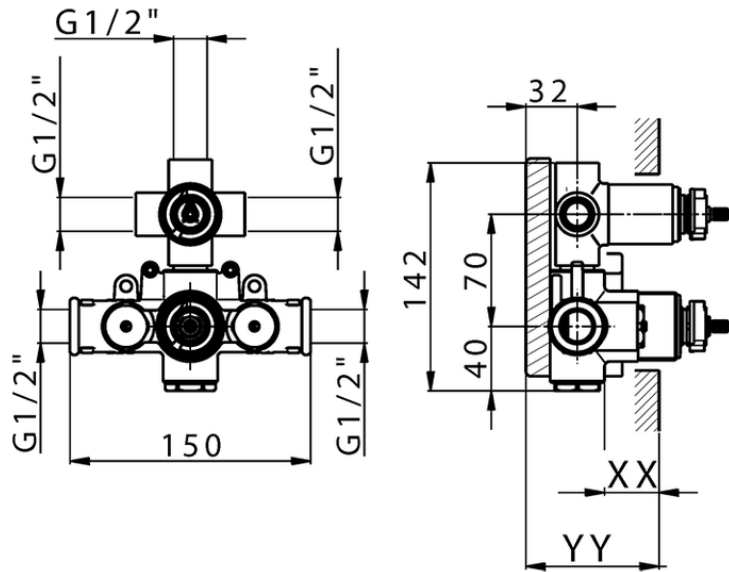

Exposed part for con.thermo.shower valve, 3-outlet NUOVA EGO_NE018200

NE018200 <https://en.huberitalia.com/exposed-part-for-con-thermo-shower-valve-3-outlet-nuova-ego-ne018200>

Piastra/Plate/Plaque/Platte/Placa

2-3mm: XX 25-40 YY 76-91

10 mm: XX 16-31 YY 65-80

ZB018201

<https://en.huberitalia.com/3-outlet-concealed-thermostatic-shower-valve-concealed-zb018201>

2024-12-22