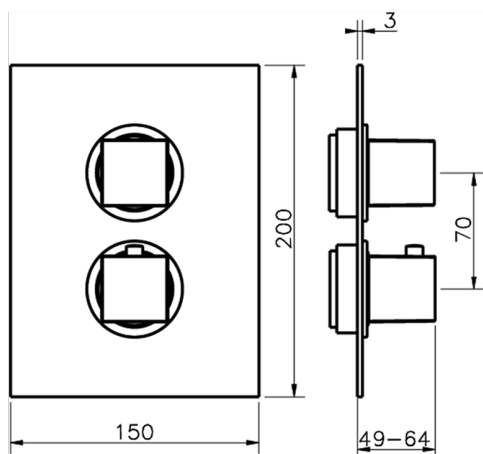

CHARACTERISTICS

Installation **Concealed**
Required concealed parts **ZB018201**

Thermostatic

The Huber thermostatic is your personal water manager, helping you to handle, control and save water and energy.