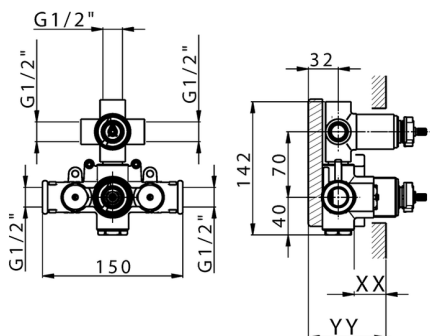

3-outlet Concealed thermostatic shower valve CONCEALED_ZB018201

MODEL **ZB018201**

3-Outlet Concealed thermostatic mixer, with 3-outlet diverter, without trim kit

AVAILABLE FINISHINGS

CHARACTERISTICS

Installation	Concealed
Cartridge Spare Parts	24.04A.PP
8x20 Plus P Thermostatic Valve	
Concealed	1

Piastra/Plate/Plaque/Platte/Placa

2-3mm: XX 25-40 YY 76-91

10 mm: XX 16-31 YY 65-80

DeviaStop

The Huber Devia Stop technology allows to adjust the water flow and to direct it to the selected output point (overhead soaker, hand shower, etc).