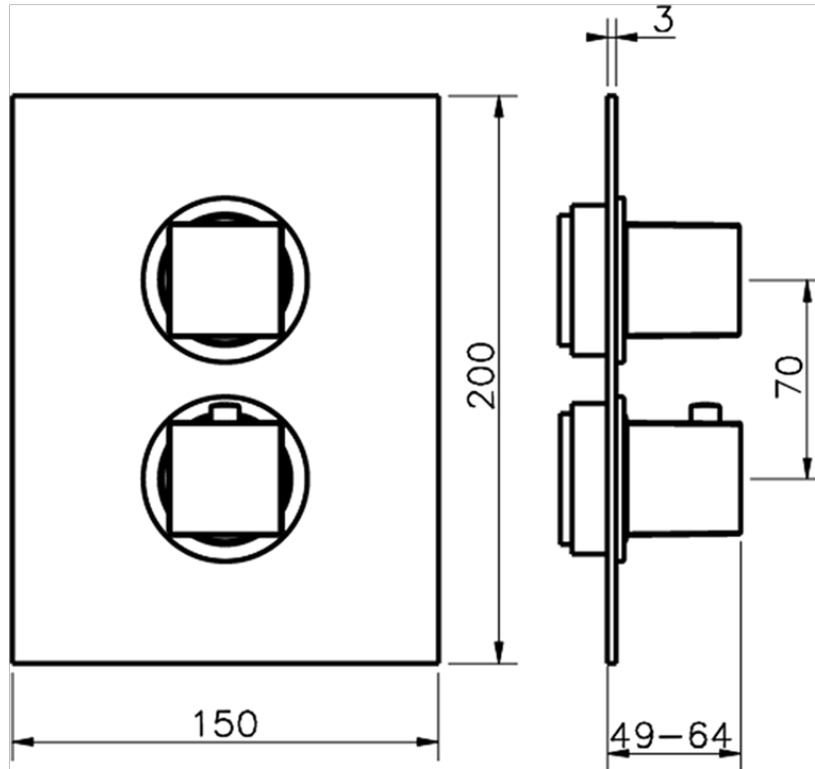

Exposed part for con.thermo.shower valve, 3-outlet NUOVA EGO_NE018200

NE018200 <https://en.huberitalia.com/exposed-part-for-con-thermo-shower-valve-3-outlet-nuova-ego-ne018200>

Piastra/Plate/Plaque/Platte/Placa

2-3mm: XX 25-40 YY 76-91

10 mm: XX 16-31 YY 65-80

ZB018201

<https://en.huberitalia.com/3-outlet-concealed-thermostatic-shower-valve-concealed-zb018201>

2024-12-22