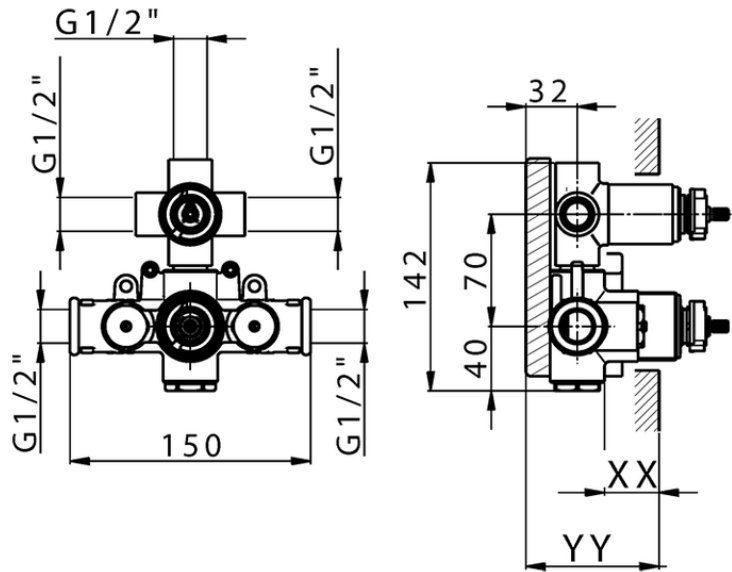

Exposed part for con.thermo.shower valve, 3-outlet NUOVA EGO_NE018200

NE018200 <https://en.huberitalia.com/exposed-part-for-con-thermo-shower-valve-3-outlet-nuova-ego-ne018200>

Piastra/Plate/Plaque/Platte/Placa

2-3mm: XX 25-40 YY 76-91

10 mm: XX 16-31 YY 65-80

ZB018201

<https://en.huberitalia.com/3-outlet-concealed-thermostatic-shower-valve-concealed-zb018201>

2024-12-22