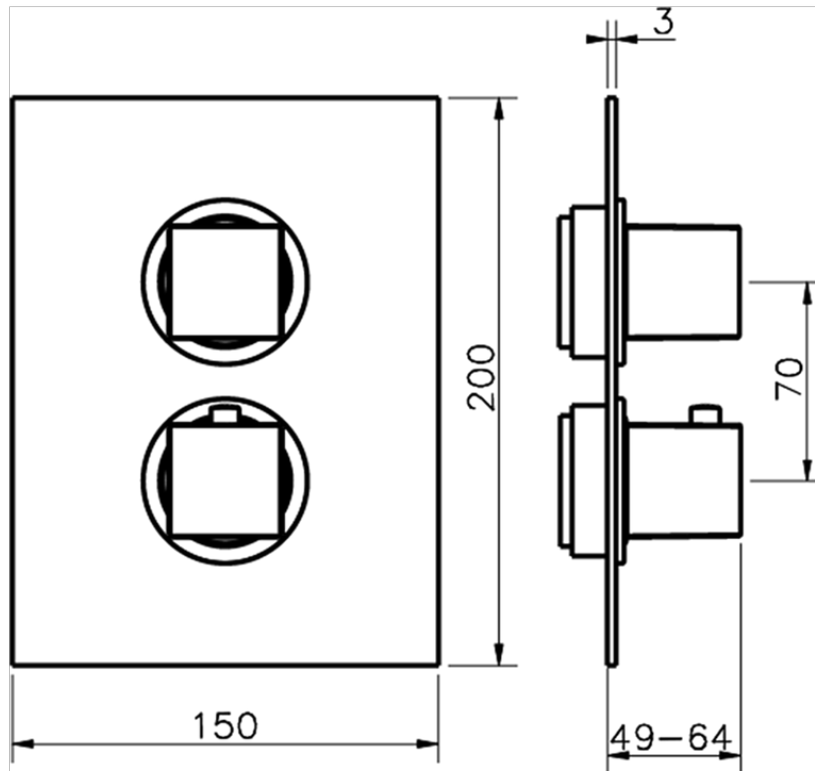

Exposed part for con.thermo.shower valve, 3-outlet NUOVA EGO_NE018200

NE018200 <https://en.huberitalia.com/exposed-part-for-con-thermo-shower-valve-3-outlet-nuova-ego-ne018200>

Piastra/Plate/Plaque/Platte/Placa

2-3mm: XX 25-40 YY 76-91

10 mm: XX 16-31 YY 65-80

ZB018201

<https://en.huberitalia.com/3-outlet-concealed-thermostatic-shower-valve-concealed-zb018201>

2024-12-04