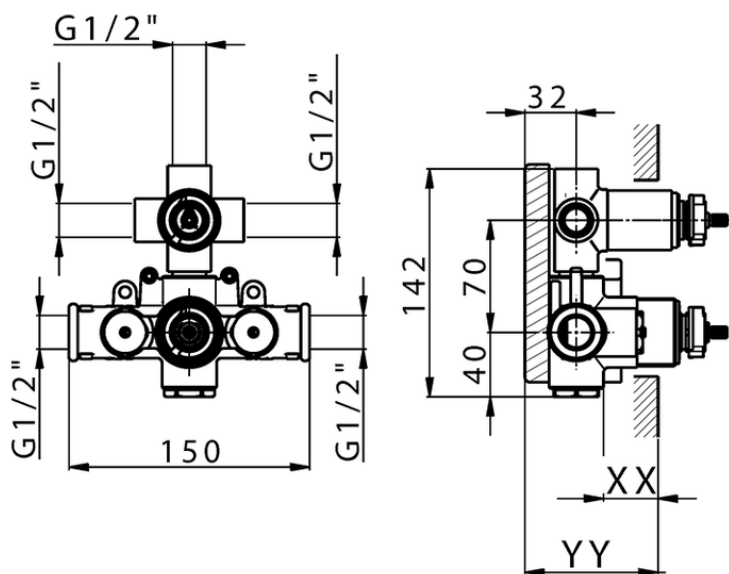

Exposed part for con.thermo.shower valve, 3-outlet NUOVA EGO_NE018200

NE018200 <https://en.huberitalia.com/exposed-part-for-con-thermo-shower-valve-3-outlet-nuova-ego-ne018200>

Piastra/Plate/Plaque/Platte/Placa

2-3mm: XX 25-40 YY 76-91

10 mm: XX 16-31 YY 65-80

ZB018201

<https://en.huberitalia.com/3-outlet-concealed-thermostatic-shower-valve-concealed-zb018201>

2024-12-04