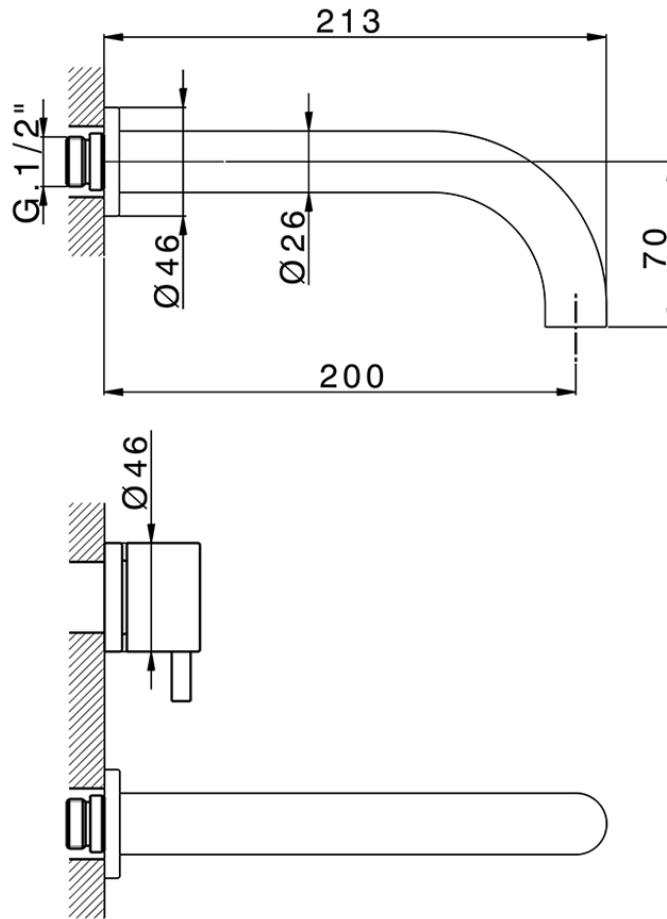

Exposed part for concealed washbasin mixer NUOVA KIRUNA\_K2013510

K2013510

<https://en.huberitalia.com/exposed-part-for-concealed-washbasin-mixer-nuova-kiruna-k2013510>

Serie's code	Size XX
CX 1351	20-35
CF 1351	20-35
CX 0331	20-35
CF 0331	20-35
CX 0200	20-35
CF 0200	20-35
BA 1351	20-35
GS 1351	20-35
GL 1351	20-35
MN 1351	20-35
LN 1351	20-35
LV 1351	33-48
LY 1351	33-48
CU 1351	33-48
SM 1351	30-45
AA 1351	10-30
AC 1351	10-30
AR 1351	15-25
PZ 1351	10-30
RG 1351	10-30
TS 1351	10-30
VT 1351	10-30
CS 1351	10-30
WA 1351	45-68
X1 1351	33-45
X2 1351	33-45
X3 1351	33-45
X4 1351	33-45
X5 1351	33-45
RI 1351	20-35
RM 1351	20-35

Limiti di tolleranza superficie piastrelle  
 Adjustment limits for finished tile surface  
 Limites de tolérance surface carrelage  
 Fliesenoberfläche  
 Superficie del azulejo

ZB033511

<https://en.huberitalia.com/concealed-washbasin-mixer-concealed-zb033511>