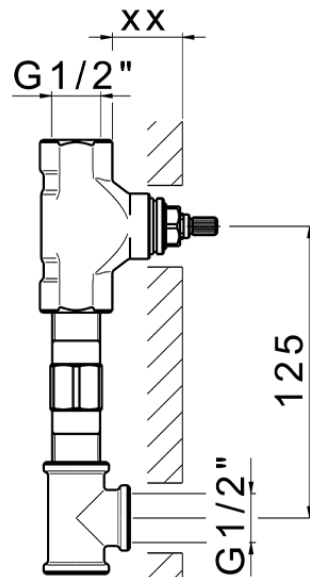

Serie's code	Size XX
CX 1351	20-35
CF 1351	20-35
CX 0331	20-35
CF 0331	20-35
CX 0200	20-35
CF 0200	20-35
BA 1351	20-35
GS 1351	20-35
GL 1351	20-35
MN 1351	20-35
LN 1351	20-35
LV 1351	33-48
LY 1351	33-48
CU 1351	33-48
SM 1351	30-45
AA 1351	10-30
AC 1351	10-30
AR 1351	15-25
PZ 1351	10-30
RG 1351	10-30
TS 1351	10-30
VT 1351	10-30
CS 1351	10-30
WA 1351	45-68
X1 1351	33-45
X2 1351	33-45
X3 1351	33-45
X4 1351	33-45
X5 1351	33-45
RI 1351	20-35
RM 1351	20-35

ZB033511

<https://en.huberitalia.com/concealed-washbasin-mixer-concealed-zb033511>

2026-05-15