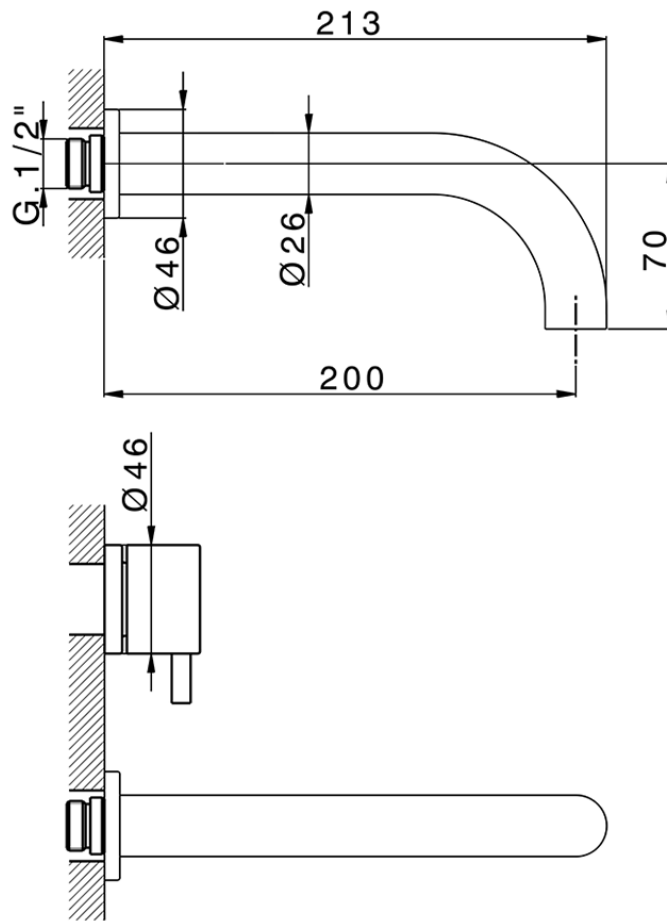

Exposed part for concealed washbasin mixer NUOVA KIRUNA_K2013510

K2013510

<https://en.huberitalia.com/exposed-part-for-concealed-washbasin-mixer-nuova-kiruna-k2013510>

Serie's code	Size XX
CX 1351	20-35
CF 1351	20-35
CX 0331	20-35
CF 0331	20-35
CX 0200	20-35
CF 0200	20-35
BA 1351	20-35
GS 1351	20-35
GL 1351	20-35
MN 1351	20-35
LN 1351	20-35
LV 1351	33-48
LY 1351	33-48
CU 1351	33-48
SM 1351	30-45
AA 1351	10-30
AC 1351	10-30
AR 1351	15-25
PZ 1351	10-30
RG 1351	10-30
TS 1351	10-30
VT 1351	10-30
CS 1351	10-30
WA 1351	45-68
X1 1351	33-45
X2 1351	33-45
X3 1351	33-45
X4 1351	33-45
X5 1351	33-45
RI 1351	20-35
RM 1351	20-35

Limiti di tolleranza superficie piastrelle
 Adjustment limits for finished tile surface
 Limites de tolérance surface carrelage
 Fliesenoberfläche
 Superficie del azulejo

ZB033511

<https://en.huberitalia.com/concealed-washbasin-mixer-concealed-zb033511>