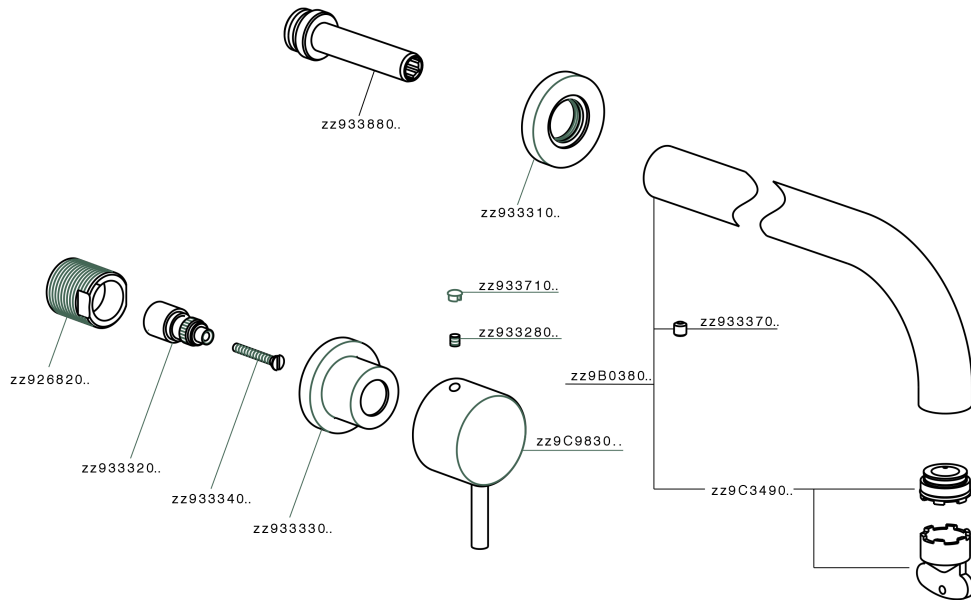

Exposed part for concealed washbasin mixer NUOVA KIRUNA_K2013510

K2013510

<https://en.huberitalia.com/exposed-part-for-concealed-washbasin-mixer-nuova-kiruna-k2013510>

Concealed washbasin mixer CONCEALED_ZB033511

ZB033511

<https://en.huberitalia.com/concealed-washbasin-mixer-concealed-zb033511>

2026-05-15