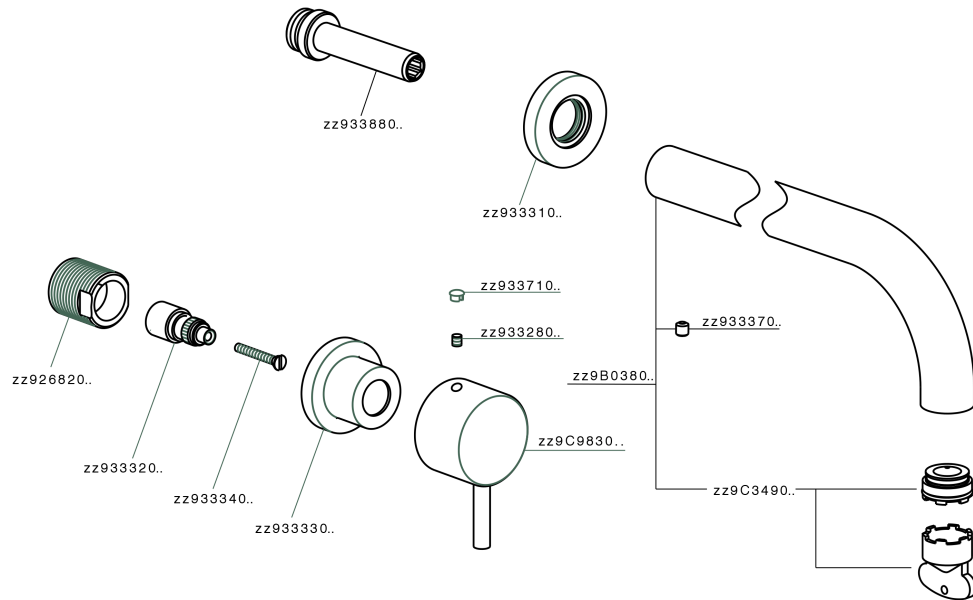

## Exposed part for concealed washbasin mixer NUOVA KIRUNA\_K2013510

MODEL **K2013510**

Exposed part for concealed washbasin mixer, without concealed part, spout L.200 mm, for items ZB033511

### CHARACTERISTICS

Installation **Concealed**

Required concealed parts **ZB033511**

## Exposed part for concealed washbasin mixer NUOVA KIRUNA\_K2013510

K2013510

<https://en.huberitalia.com/exposed-part-for-concealed-washbasin-mixer-nuova-kiruna-k2013510>

## Concealed washbasin mixer CONCEALED\_ZB033511

MODEL **ZB033511**

Concealed washbasin mixer, right headvalve - left headvalve

AVAILABLE FINISHINGS

**04** 04 Without finishing

CHARACTERISTICS

Installation **Concealed**