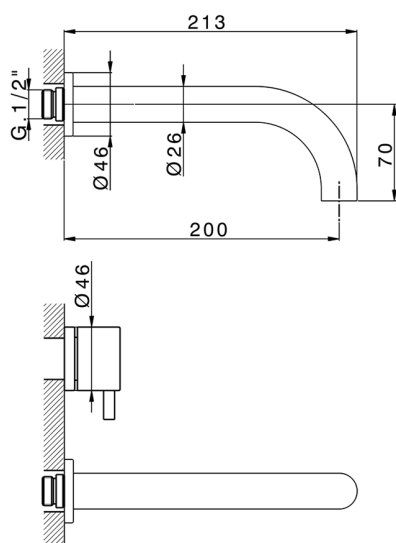

Exposed part for concealed washbasin mixer NUOVA KIRUNA_K2013510

MODEL **K2013510**

Exposed part for concealed washbasin mixer, without concealed part, spout L.200 mm, for items ZB033511

AVAILABLE FINISHINGS

-  **21** 21 Chrome
-  **26** 26 Old Copper
-  **2F** 2F Brushed Nickel
-  **2W** 2W Brushed Gold
-  **40** 40 Matt Black
-  **4Q** 4Q Matt White

CHARACTERISTICS

Installation **Concealed**

Required concealed parts **ZB033511**

Exposed part for concealed washbasin mixer NUOVA KIRUNA_K2013510

K2013510

<https://en.huberitalia.com/exposed-part-for-concealed-washbasin-mixer-nuova-kiruna-k2013510>

Concealed washbasin mixer CONCEALED_ZB033511

MODEL **ZB033511**

Concealed washbasin mixer, right headvalve - left headvalve

AVAILABLE FINISHINGS

04 04 Without finishing

CHARACTERISTICS

Installation **Concealed**

Concealed **1**

2026-05-15