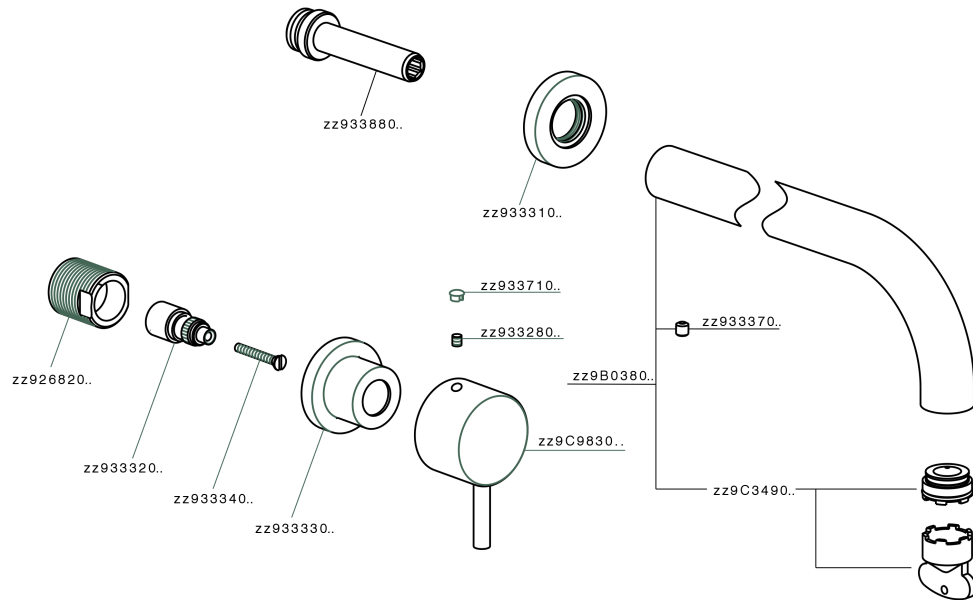

Exposed part for concealed washbasin mixer NUOVA KIRUNA_K2013510

MODEL **K2013510**

Exposed part for concealed washbasin mixer, without concealed part, spout L.200 mm, for items ZB033511

AVAILABLE FINISHINGS

-  **21** 21 Chrome
-  **26** 26 Old Copper
-  **2F** 2F Brushed Nickel
-  **2W** 2W Brushed Gold
-  **40** 40 Matt Black
-  **4Q** 4Q Matt White

CHARACTERISTICS

Installation **Concealed**

Required concealed parts **ZB033511**

Exposed part for concealed washbasin mixer NUOVA KIRUNA_K2013510

K2013510

<https://en.huberitalia.com/exposed-part-for-concealed-washbasin-mixer-nuova-kiruna-k2013510>

Concealed washbasin mixer CONCEALED_ZB033511

MODEL **ZB033511**

Concealed washbasin mixer, right headvalve - left headvalve

AVAILABLE FINISHINGS

04 04 Without finishing

CHARACTERISTICS

Installation **Concealed**

Concealed **1**

2026-05-15