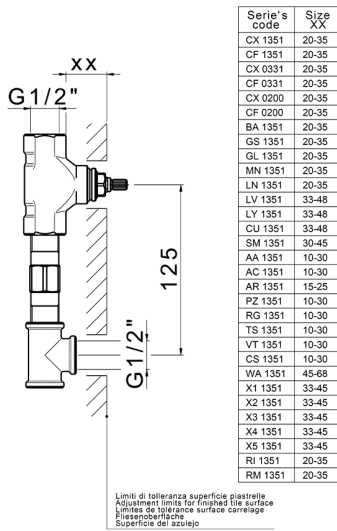

Exposed part for concealed washbasin mixer NUOVA KIRUNA_K2013510

MODEL **K2013510**

Exposed part for concealed washbasin mixer, without concealed part, spout L.200 mm, for items ZB033511

AVAILABLE FINISHINGS

-  **21** 21 Chrome
-  **26** 26 Old Copper
-  **2F** 2F Brushed Nickel
-  **2W** 2W Brushed Gold
-  **40** 40 Matt Black
-  **4Q** 4Q Matt White

CHARACTERISTICS

Installation **Concealed**

Required concealed parts **ZB033511**

Exposed part for concealed washbasin mixer NUOVA KIRUNA_K2013510

K2013510

<https://en.huberitalia.com/exposed-part-for-concealed-washbasin-mixer-nuova-kiruna-k2013510>

Concealed washbasin mixer CONCEALED_ZB033511

MODEL **ZB033511**

Concealed washbasin mixer, right headvalve - left headvalve

AVAILABLE FINISHINGS

04 04 Without finishing

CHARACTERISTICS

Installation **Concealed**

Concealed **1**

2026-05-15