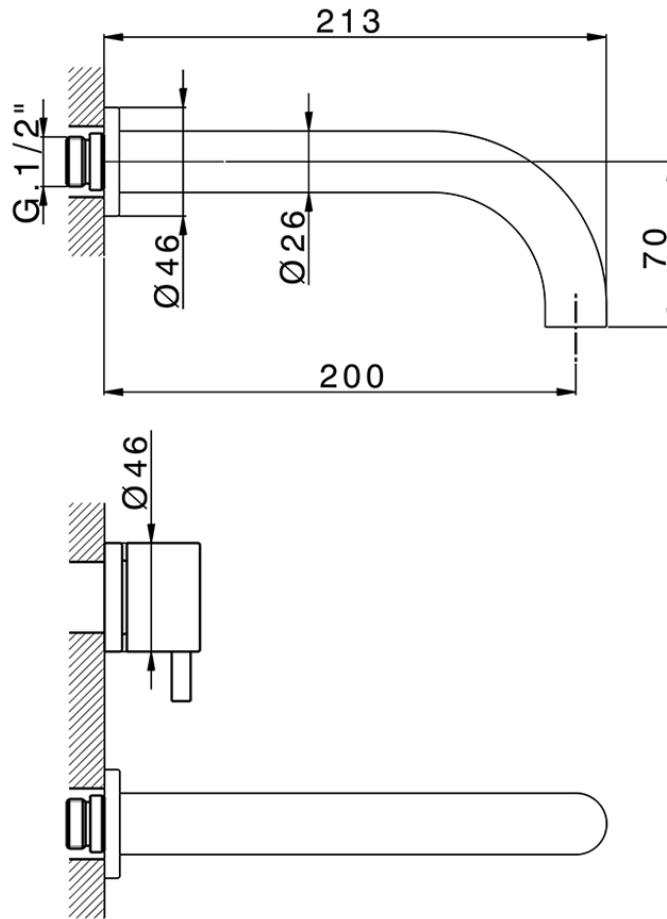

Exposed part for concealed washbasin mixer NUOVA KIRUNA_K2013510

K2013510

<https://en.huberitalia.com/exposed-part-for-concealed-washbasin-mixer-nuova-kiruna-k2013510>

Serie's code	Size XX
CX 1351	20-35
CF 1351	20-35
CX 0331	20-35
CF 0331	20-35
CX 0200	20-35
CF 0200	20-35
BA 1351	20-35
GS 1351	20-35
GL 1351	20-35
MN 1351	20-35
LN 1351	20-35
LV 1351	33-48
LY 1351	33-48
CU 1351	33-48
SM 1351	30-45
AA 1351	10-30
AC 1351	10-30
AR 1351	15-25
PZ 1351	10-30
RG 1351	10-30
TS 1351	10-30
VT 1351	10-30
CS 1351	10-30
WA 1351	45-68
X1 1351	33-45
X2 1351	33-45
X3 1351	33-45
X4 1351	33-45
X5 1351	33-45
RI 1351	20-35
RM 1351	20-35

Limiti di tolleranza superficie piastrelle
 Adjustment limits for finished tile surface
 Limites de tolérance surface carrelage
 Fliesenoberfläche
 Superficie del azulejo

ZB033511

<https://en.huberitalia.com/concealed-washbasin-mixer-concealed-zb033511>