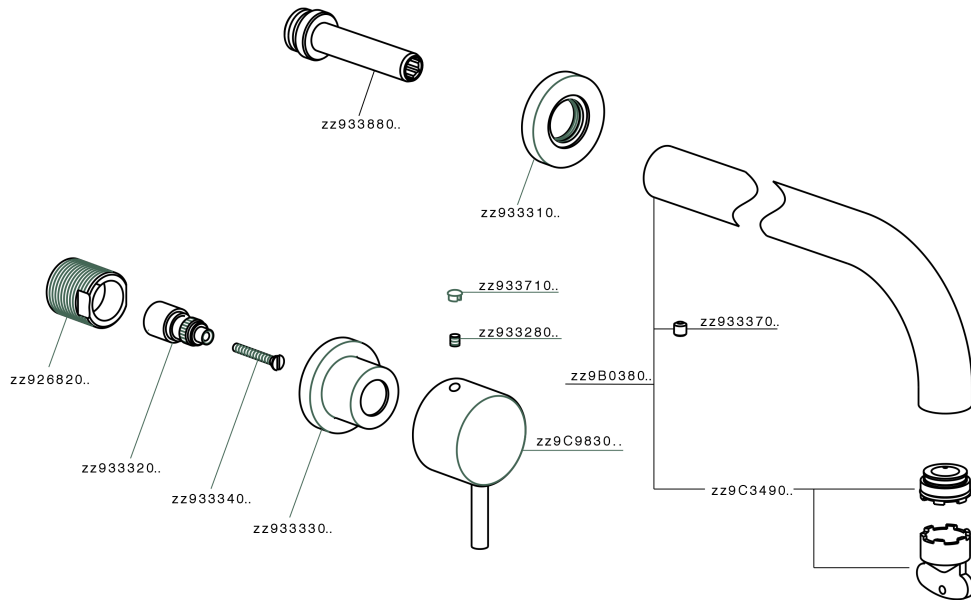

Exposed part for concealed washbasin mixer NUOVA KIRUNA_K2013510

K2013510

<https://en.huberitalia.com/exposed-part-for-concealed-washbasin-mixer-nuova-kiruna-k2013510>

Concealed washbasin mixer CONCEALED_ZB033511

ZB033511

<https://en.huberitalia.com/concealed-washbasin-mixer-concealed-zb033511>

2026-06-26