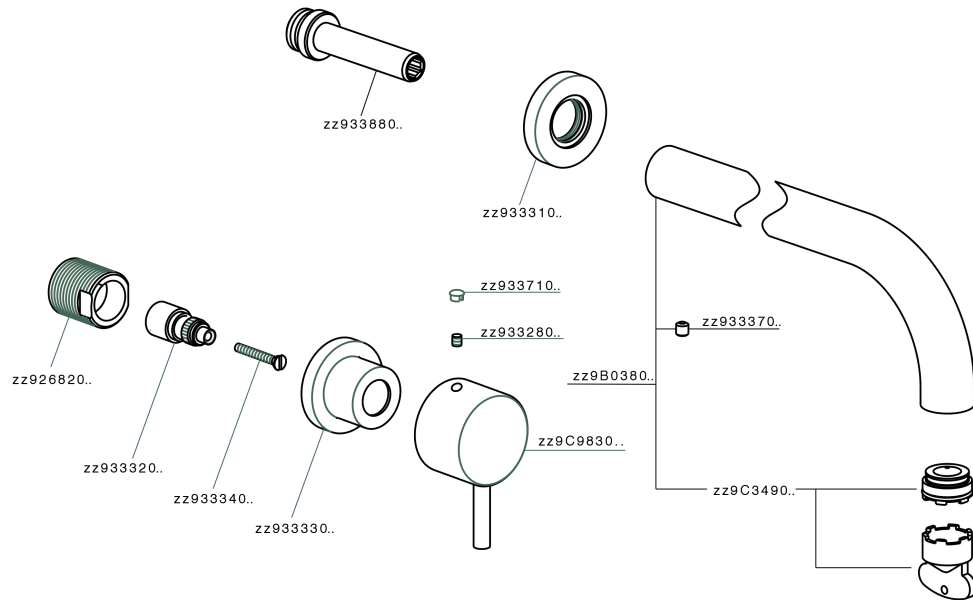

## Exposed part for concealed washbasin mixer NUOVA KIRUNA\_K2013510

K2013510

<https://en.huberitalia.com/exposed-part-for-concealed-washbasin-mixer-nuova-kiruna-k2013510>

## Concealed washbasin mixer CONCEALED\_ZB033511

ZB033511

<https://en.huberitalia.com/concealed-washbasin-mixer-concealed-zb033511>

2026-04-06