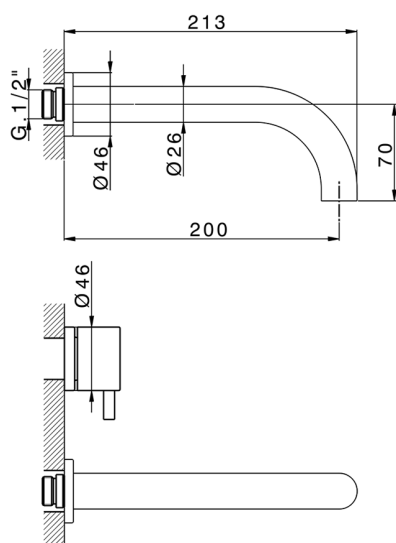

Exposed part for concealed washbasin mixer NUOVA KIRUNA_K2013510

MODEL **K2013510**

Exposed part for concealed washbasin mixer, without concealed part, spout L.200 mm, for items ZB033511

AVAILABLE FINISHINGS

-  **21** 21 Chrome
-  **26** 26 Old Copper
-  **2F** 2F Brushed Nickel
-  **2W** 2W Brushed Gold
-  **40** 40 Matt Black
-  **4Q** 4Q Matt White

CHARACTERISTICS

Installation **Concealed**

Required concealed parts **ZB033511**

Exposed part for concealed washbasin mixer NUOVA KIRUNA_K2013510

K2013510

<https://en.huberitalia.com/exposed-part-for-concealed-washbasin-mixer-nuova-kiruna-k2013510>

Concealed washbasin mixer CONCEALED_ZB033511

MODEL **ZB033511**

Concealed washbasin mixer, right headvalve - left headvalve

AVAILABLE FINISHINGS

04 04 Without finishing

CHARACTERISTICS

Installation **Concealed**
 Concealed **1**

2026-06-09