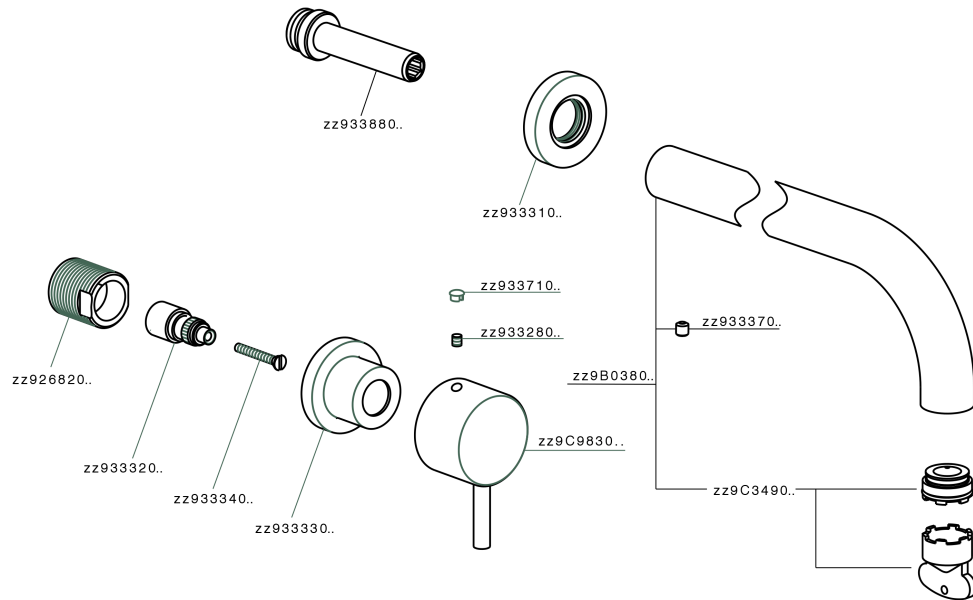

Exposed part for concealed washbasin mixer NUOVA KIRUNA_K2013510

MODEL **K2013510**

Exposed part for concealed washbasin mixer, without concealed part, spout L.200 mm, for items ZB033511

AVAILABLE FINISHINGS

-  **21** 21 Chrome
-  **26** 26 Old Copper
-  **2F** 2F Brushed Nickel
-  **2W** 2W Brushed Gold
-  **40** 40 Matt Black
-  **4Q** 4Q Matt White

CHARACTERISTICS

Installation **Concealed**

Required concealed parts **ZB033511**

Exposed part for concealed washbasin mixer NUOVA KIRUNA_K2013510

K2013510

<https://en.huberitalia.com/exposed-part-for-concealed-washbasin-mixer-nuova-kiruna-k2013510>

Concealed washbasin mixer CONCEALED_ZB033511

MODEL **ZB033511**

Concealed washbasin mixer, right headvalve - left headvalve

AVAILABLE FINISHINGS

04 04 Without finishing

CHARACTERISTICS

Installation **Concealed**
 Concealed **1**

2026-06-09