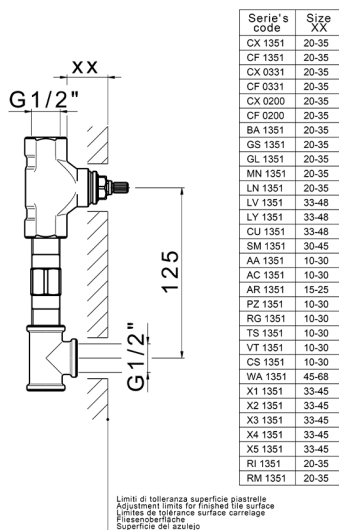

Exposed part for concealed washbasin mixer NUOVA KIRUNA_K2013510

MODEL **K2013510**

Exposed part for concealed washbasin mixer, without concealed part, spout L.200 mm, for items ZB033511

AVAILABLE FINISHINGS

-  **21** 21 Chrome
-  **26** 26 Old Copper
-  **2F** 2F Brushed Nickel
-  **2W** 2W Brushed Gold
-  **40** 40 Matt Black
-  **4Q** 4Q Matt White

CHARACTERISTICS

Installation **Concealed**

Required concealed parts **ZB033511**

Exposed part for concealed washbasin mixer NUOVA KIRUNA_K2013510

K2013510

<https://en.huberitalia.com/exposed-part-for-concealed-washbasin-mixer-nuova-kiruna-k2013510>

Concealed washbasin mixer CONCEALED_ZB033511

MODEL **ZB033511**

Concealed washbasin mixer, right headvalve - left headvalve

AVAILABLE FINISHINGS

04 04 Without finishing

CHARACTERISTICS

Installation **Concealed**
 Concealed **1**

2026-06-09