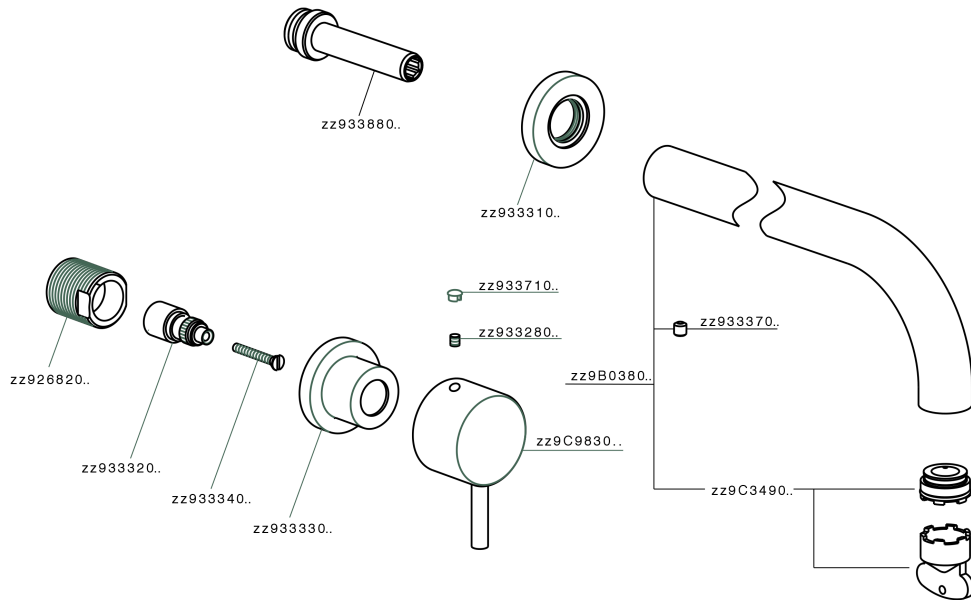

## Exposed part for concealed washbasin mixer NUOVA KIRUNA\_K2013510

MODEL **K2013510**

Exposed part for concealed washbasin mixer, without concealed part, spout L.200 mm, for items ZB033511

### CHARACTERISTICS

Installation **Concealed**  
 Required concealed parts **ZB033511**

## Exposed part for concealed washbasin mixer NUOVA KIRUNA\_K2013510

K2013510

<https://en.huberitalia.com/exposed-part-for-concealed-washbasin-mixer-nuova-kiruna-k2013510>

## Concealed washbasin mixer CONCEALED\_ZB033511

MODEL **ZB033511**

Concealed washbasin mixer, right headvalve - left headvalve

AVAILABLE FINISHINGS

**04** 04 Without finishing

CHARACTERISTICS

Installation **Concealed**  
 Concealed **1**