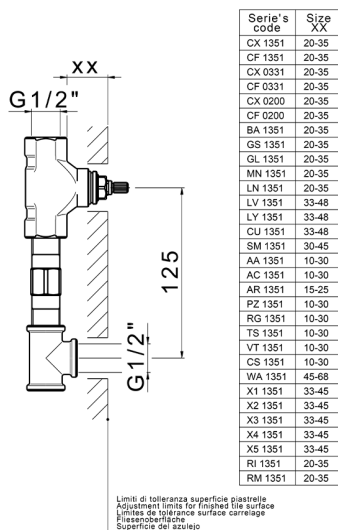

Exposed part for concealed washbasin mixer NUOVA KIRUNA_K2013510

MODEL **K2013510**

Exposed part for concealed washbasin mixer, without concealed part, spout L.200 mm, for items ZB033511

AVAILABLE FINISHINGS

-  **21** 21 Chrome
-  **26** 26 Old Copper
-  **2F** 2F Brushed Nickel
-  **2W** 2W Brushed Gold
-  **40** 40 Matt Black
-  **4Q** 4Q Matt White

CHARACTERISTICS

Installation **Concealed**
 Required concealed parts **ZB033511**

Exposed part for concealed washbasin mixer NUOVA KIRUNA_K2013510

K2013510

<https://en.huberitalia.com/exposed-part-for-concealed-washbasin-mixer-nuova-kiruna-k2013510>

Concealed washbasin mixer CONCEALED_ZB033511

MODEL **ZB033511**

Concealed washbasin mixer, right headvalve - left headvalve

AVAILABLE FINISHINGS

04 04 Without finishing

CHARACTERISTICS

Installation **Concealed**

Concealed **1**

2026-04-06