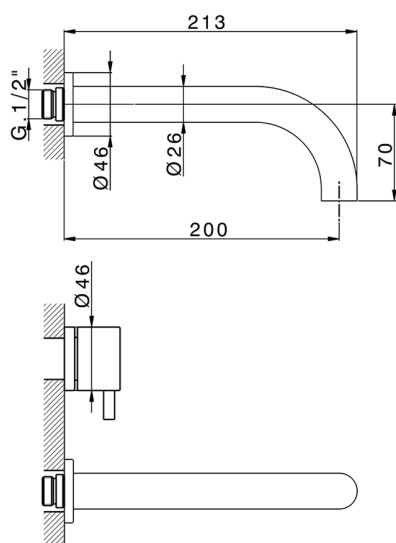

Exposed part for concealed washbasin mixer NUOVA KIRUNA_K2013510

MODEL **K2013510**

Exposed part for concealed washbasin mixer, without concealed part, spout L.200 mm, for items ZB033511

AVAILABLE FINISHINGS

-  **21** 21 Chrome
-  **26** 26 Old Copper
-  **2F** 2F Brushed Nickel
-  **2W** 2W Brushed Gold
-  **40** 40 Matt Black
-  **4Q** 4Q Matt White

CHARACTERISTICS

Installation **Concealed**
 Required concealed parts **ZB033511**

Exposed part for concealed washbasin mixer NUOVA KIRUNA_K2013510

K2013510

<https://en.huberitalia.com/exposed-part-for-concealed-washbasin-mixer-nuova-kiruna-k2013510>

Concealed washbasin mixer CONCEALED_ZB033511

MODEL **ZB033511**

Concealed washbasin mixer, right headvalve - left headvalve

AVAILABLE FINISHINGS

04 04 Without finishing

CHARACTERISTICS

Installation **Concealed**

Concealed **1**

2026-04-06