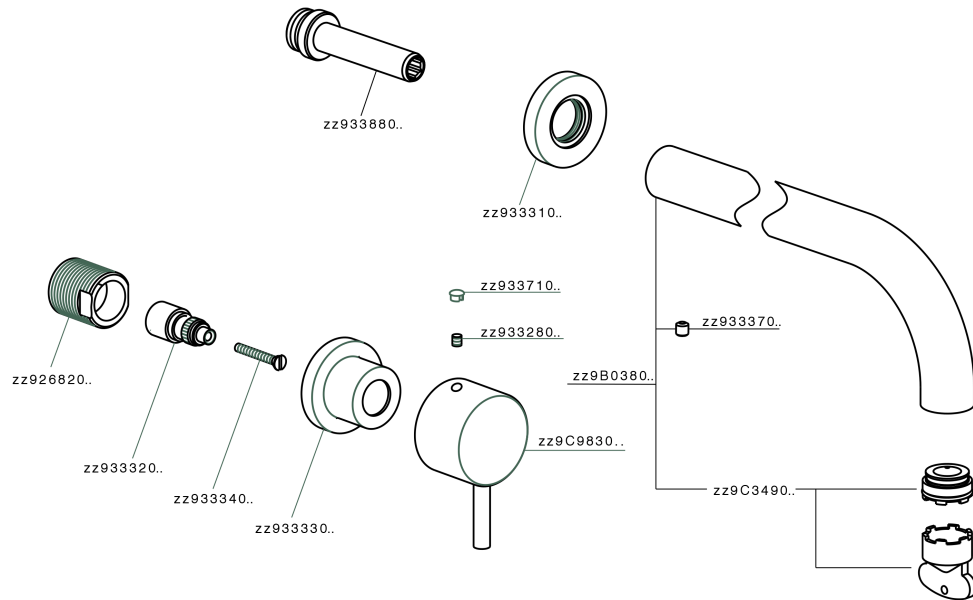

Exposed part for concealed washbasin mixer NUOVA KIRUNA_K2013510

MODEL **K2013510**

Exposed part for concealed washbasin mixer, without concealed part, spout L.200 mm, for items ZB033511

AVAILABLE FINISHINGS

-  **21** 21 Chrome
-  **26** 26 Old Copper
-  **2F** 2F Brushed Nickel
-  **2W** 2W Brushed Gold
-  **40** 40 Matt Black
-  **4Q** 4Q Matt White

CHARACTERISTICS

Installation **Concealed**
 Required concealed parts **ZB033511**

Exposed part for concealed washbasin mixer NUOVA KIRUNA_K2013510

K2013510

<https://en.huberitalia.com/exposed-part-for-concealed-washbasin-mixer-nuova-kiruna-k2013510>

Concealed washbasin mixer CONCEALED_ZB033511

MODEL **ZB033511**

Concealed washbasin mixer, right headvalve - left headvalve

AVAILABLE FINISHINGS

04 04 Without finishing

CHARACTERISTICS

Installation **Concealed**

Concealed **1**

2026-04-06