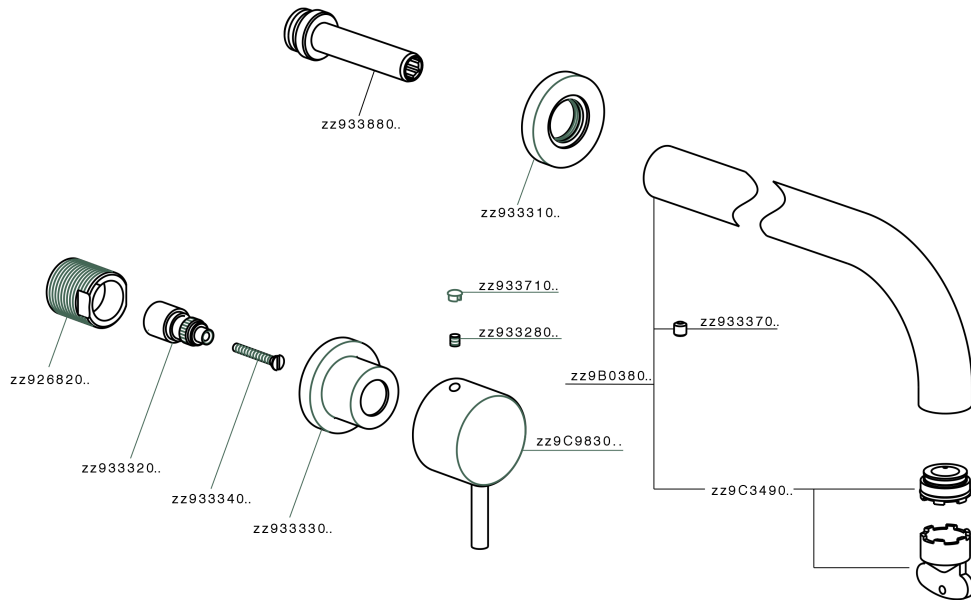

## Exposed part for concealed washbasin mixer NUOVA KIRUNA\_K2013510

K2013510

<https://en.huberitalia.com/exposed-part-for-concealed-washbasin-mixer-nuova-kiruna-k2013510>

## Concealed washbasin mixer CONCEALED\_ZB033511

ZB033511

<https://en.huberitalia.com/concealed-washbasin-mixer-concealed-zb033511>

2026-04-08