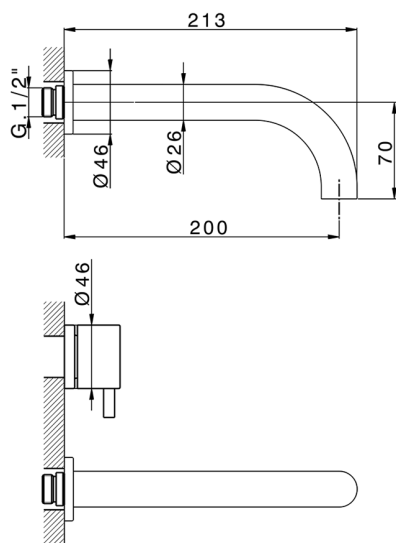

Exposed part for concealed washbasin mixer NUOVA KIRUNA_K2013510

MODEL **K2013510**

Exposed part for concealed washbasin mixer, without concealed part, spout L.200 mm, for items ZB033511

AVAILABLE FINISHINGS

-  **21** 21 Chrome
-  **26** 26 Old Copper
-  **2F** 2F Brushed Nickel
-  **2W** 2W Brushed Gold
-  **40** 40 Matt Black
-  **4Q** 4Q Matt White

CHARACTERISTICS

Installation **Concealed**

Required concealed parts **ZB033511**

Concealed washbasin mixer CONCEALED_ZB033511

MODEL **ZB033511**

Concealed washbasin mixer, right headvalve - left headvalve

AVAILABLE FINISHINGS

04 04 Without finishing

CHARACTERISTICS

Installation **Concealed**

Concealed **1**

Serie's code	Size XX
CX 1351	20-35
CF 1351	20-35
CX 0331	20-35
CF 0331	20-35
CX 0200	20-35
CF 0200	20-35
BA 1351	20-35
GS 1351	20-35
GL 1351	20-35
MN 1351	20-35
LN 1351	20-35
LV 1351	33-48
LY 1351	33-48
CU 1351	33-48
SM 1351	30-45
AA 1351	10-30
AC 1351	10-30
AR 1351	15-25
PZ 1351	10-30
RG 1351	10-30
TS 1351	10-30
VT 1351	10-30
CS 1351	10-30
WA 1351	45-68
X1 1351	33-45
X2 1351	33-45
X3 1351	33-45
X4 1351	33-45
X5 1351	33-45
RI 1351	20-35
RM 1351	20-35