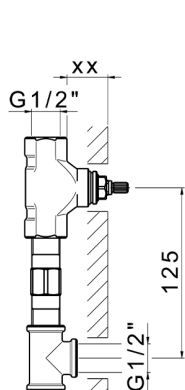

Concealed washbasin mixer CONCEALED_ZB033511

MODEL **ZB033511**

Concealed washbasin mixer, right headvalve - left headvalve

AVAILABLE FINISHINGS

04 04 Without finishing

CHARACTERISTICS

Installation **Concealed**

Concealed **1**

Serie's code	Size XX
CX 1351	20-35
CF 1351	20-35
CX 0331	20-35
CF 0331	20-35
CX 0200	20-35
CF 0200	20-35
BA 1351	20-35
GS 1351	20-35
GL 1351	20-35
MN 1351	20-35
LN 1351	20-35
LV 1351	33-48
LY 1351	33-48
CU 1351	33-48
SM 1351	30-45
AA 1351	10-30
AC 1351	10-30
AR 1351	15-25
PZ 1351	10-30
RG 1351	10-30
TS 1351	10-30
VT 1351	10-30
CS 1351	10-30
WA 1351	45-68
X1 1351	33-45
X2 1351	33-45
X3 1351	33-45
X4 1351	33-45
X5 1351	33-45
RI 1351	20-35
RM 1351	20-35