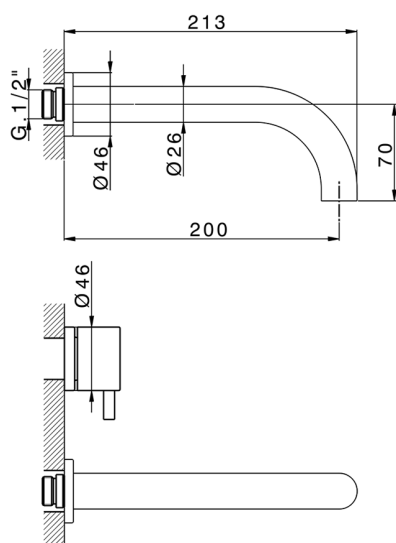

Exposed part for concealed washbasin mixer NUOVA KIRUNA_K2013510

MODEL **K2013510**

Exposed part for concealed washbasin mixer, without concealed part, spout L.200 mm, for items ZB033511

AVAILABLE FINISHINGS

-  **21** 21 Chrome
-  **26** 26 Old Copper
-  **2F** 2F Brushed Nickel
-  **2W** 2W Brushed Gold
-  **40** 40 Matt Black
-  **4Q** 4Q Matt White

CHARACTERISTICS

Installation **Concealed**

Required concealed parts **ZB033511**

Exposed part for concealed washbasin mixer NUOVA KIRUNA_K2013510

K2013510

<https://en.huberitalia.com/exposed-part-for-concealed-washbasin-mixer-nuova-kiruna-k2013510>

Concealed washbasin mixer CONCEALED_ZB033511

MODEL **ZB033511**

Concealed washbasin mixer, right headvalve - left headvalve

AVAILABLE FINISHINGS

04 04 Without finishing

CHARACTERISTICS

Installation **Concealed**

Concealed **1**

2026-04-06