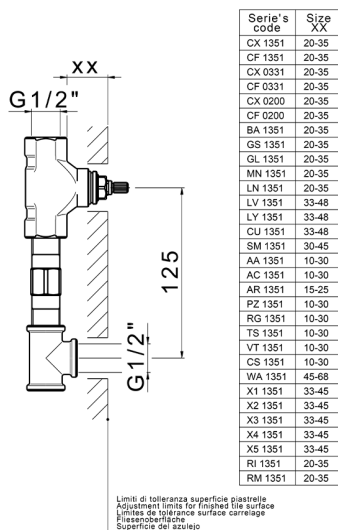

Exposed part for concealed washbasin mixer NUOVA KIRUNA_K2013510

MODEL **K2013510**

Exposed part for concealed washbasin mixer, without concealed part, spout L.200 mm, for items ZB033511

AVAILABLE FINISHINGS

-  **21** 21 Chrome
-  **26** 26 Old Copper
-  **2F** 2F Brushed Nickel
-  **2W** 2W Brushed Gold
-  **40** 40 Matt Black
-  **4Q** 4Q Matt White

CHARACTERISTICS

Installation **Concealed**

Required concealed parts **ZB033511**

Exposed part for concealed washbasin mixer NUOVA KIRUNA_K2013510

K2013510

<https://en.huberitalia.com/exposed-part-for-concealed-washbasin-mixer-nuova-kiruna-k2013510>

Concealed washbasin mixer CONCEALED_ZB033511

MODEL **ZB033511**

Concealed washbasin mixer, right headvalve - left headvalve

AVAILABLE FINISHINGS

04 04 Without finishing

CHARACTERISTICS

Installation **Concealed**

Concealed **1**

2026-04-06