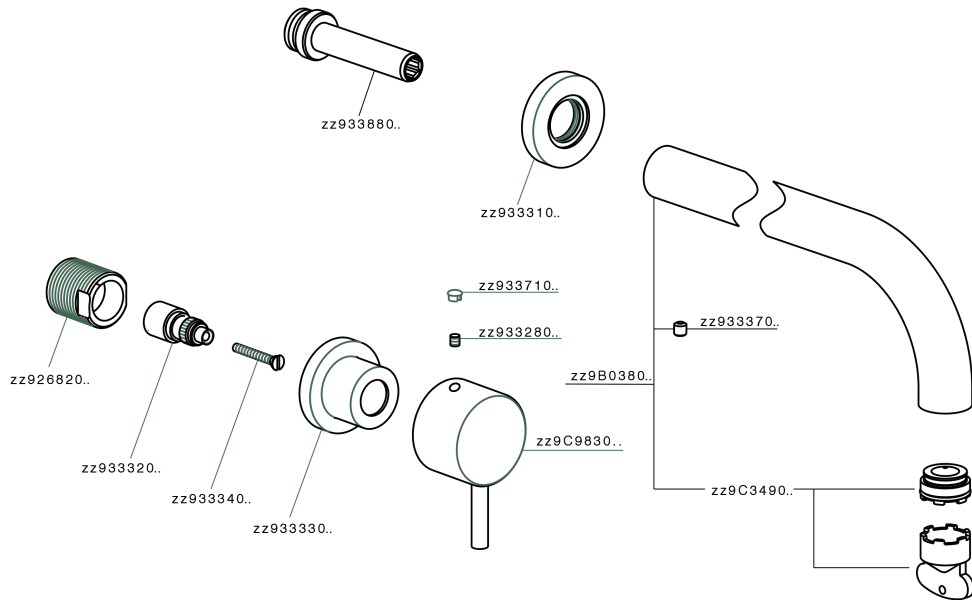

Exposed part for concealed washbasin mixer NUOVA KIRUNA_K2013510

MODEL **K2013510**

Exposed part for concealed washbasin mixer, without concealed part, spout L.200 mm, for items ZB033511

AVAILABLE FINISHINGS

-  **21** 21 Chrome
-  **26** 26 Old Copper
-  **2F** 2F Brushed Nickel
-  **2W** 2W Brushed Gold
-  **40** 40 Matt Black
-  **4Q** 4Q Matt White

CHARACTERISTICS

Installation **Concealed**

Required concealed parts **ZB033511**

Exposed part for concealed washbasin mixer NUOVA KIRUNA_K2013510

K2013510

<https://en.huberitalia.com/exposed-part-for-concealed-washbasin-mixer-nuova-kiruna-k2013510>

Concealed washbasin mixer CONCEALED_ZB033511

MODEL **ZB033511**

Concealed washbasin mixer, right headvalve - left headvalve

AVAILABLE FINISHINGS

04 04 Without finishing

CHARACTERISTICS

Installation **Concealed**

Concealed **1**

2026-04-06