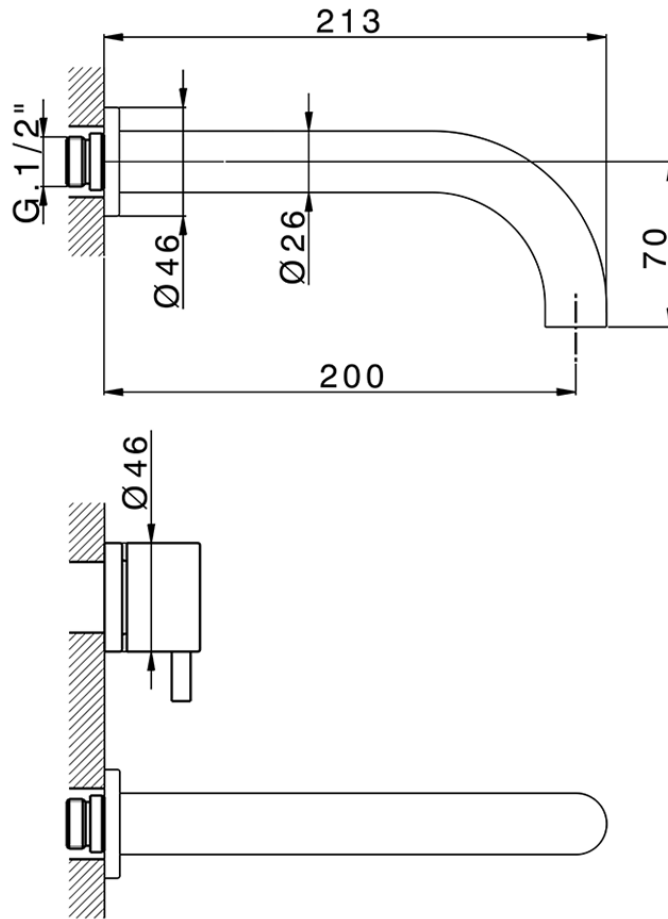

Exposed part for concealed washbasin mixer NUOVA KIRUNA_K2013510

K2013510

<https://en.huberitalia.com/exposed-part-for-concealed-washbasin-mixer-nuova-kiruna-k2013510>

Serie's code	Size XX
CX 1351	20-35
CF 1351	20-35
CX 0331	20-35
CF 0331	20-35
CX 0200	20-35
CF 0200	20-35
BA 1351	20-35
GS 1351	20-35
GL 1351	20-35
MN 1351	20-35
LN 1351	20-35
LV 1351	33-48
LY 1351	33-48
CU 1351	33-48
SM 1351	30-45
AA 1351	10-30
AC 1351	10-30
AR 1351	15-25
PZ 1351	10-30
RG 1351	10-30
TS 1351	10-30
VT 1351	10-30
CS 1351	10-30
WA 1351	45-68
X1 1351	33-45
X2 1351	33-45
X3 1351	33-45
X4 1351	33-45
X5 1351	33-45
RI 1351	20-35
RM 1351	20-35

Limiti di tolleranza superficie piastrelle
 Adjustment limits for finished tile surface
 Limites de tolérance surface carrelage
 Fliesenoberfläche
 Superficie del azulejo

ZB033511

<https://en.huberitalia.com/concealed-washbasin-mixer-concealed-zb033511>