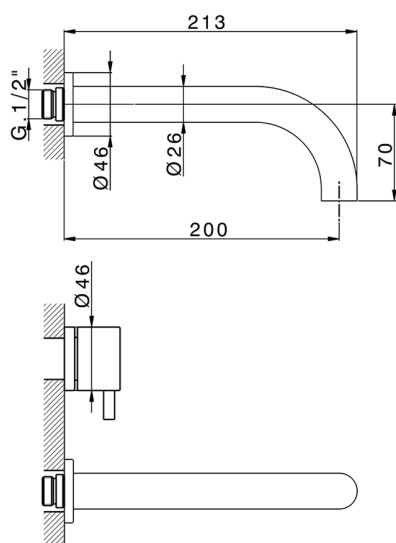

Exposed part for concealed washbasin mixer NUOVA KIRUNA_K2013510

MODEL **K2013510**

Exposed part for concealed washbasin mixer, without concealed part, spout L.200 mm, for items ZB033511

AVAILABLE FINISHINGS

-  **21** 21 Chrome
-  **26** 26 Old Copper
-  **2F** 2F Brushed Nickel
-  **2W** 2W Brushed Gold
-  **40** 40 Matt Black
-  **4Q** 4Q Matt White

CHARACTERISTICS

Installation **Concealed**
 Required concealed parts **ZB033511**

Exposed part for concealed washbasin mixer NUOVA KIRUNA_K2013510

K2013510

<https://en.huberitalia.com/exposed-part-for-concealed-washbasin-mixer-nuova-kiruna-k2013510>

Concealed washbasin mixer CONCEALED_ZB033511

MODEL **ZB033511**

Concealed washbasin mixer, right headvalve - left headvalve

AVAILABLE FINISHINGS

04 04 Without finishing

CHARACTERISTICS

Installation **Concealed**

Concealed **1**

2026-05-15