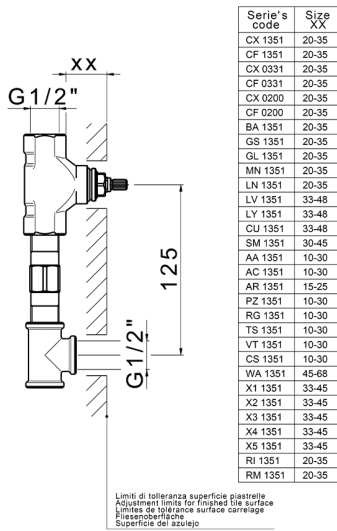

Exposed part for concealed washbasin mixer NUOVA KIRUNA_K2013510

MODEL **K2013510**

Exposed part for concealed washbasin mixer, without concealed part, spout L.200 mm, for items ZB033511

AVAILABLE FINISHINGS

-  **21** 21 Chrome
-  **26** 26 Old Copper
-  **2F** 2F Brushed Nickel
-  **2W** 2W Brushed Gold
-  **40** 40 Matt Black
-  **4Q** 4Q Matt White

CHARACTERISTICS

Installation **Concealed**
 Required concealed parts **ZB033511**

Exposed part for concealed washbasin mixer NUOVA KIRUNA_K2013510

K2013510

<https://en.huberitalia.com/exposed-part-for-concealed-washbasin-mixer-nuova-kiruna-k2013510>

Concealed washbasin mixer CONCEALED_ZB033511

MODEL **ZB033511**

Concealed washbasin mixer, right headvalve - left headvalve

AVAILABLE FINISHINGS

04 04 Without finishing

CHARACTERISTICS

Installation **Concealed**

Concealed **1**

2026-05-15