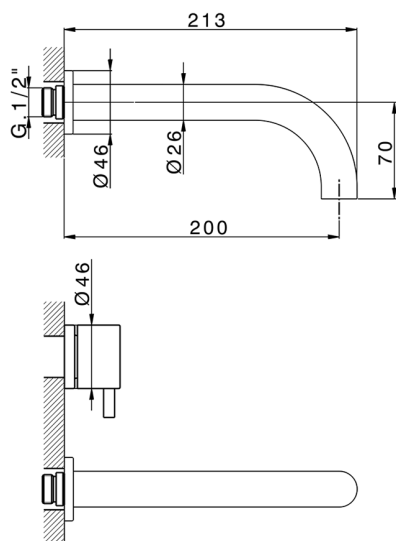

## Exposed part for concealed washbasin mixer NUOVA KIRUNA\_K2013510

MODEL **K2013510**

Exposed part for concealed washbasin mixer, without concealed part, spout L.200 mm, for items ZB033511

## Concealed washbasin mixer CONCEALED\_ZB033511

MODEL **ZB033511**

Concealed washbasin mixer, right headvalve - left headvalve

AVAILABLE FINISHINGS

**04** 04 Without finishing

CHARACTERISTICS

Installation **Concealed**