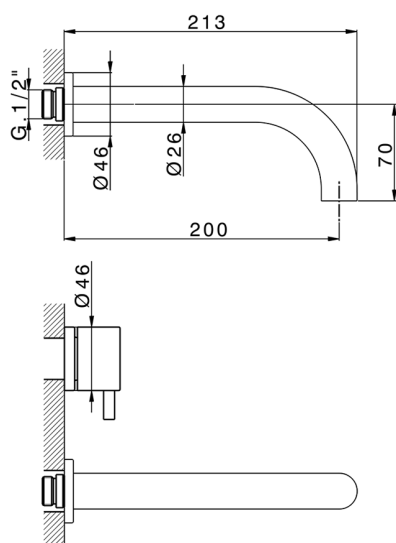

Exposed part for concealed washbasin mixer NUOVA KIRUNA_K2013510

MODEL **K2013510**

Exposed part for concealed washbasin mixer, without concealed part, spout L.200 mm, for items ZB033511

AVAILABLE FINISHINGS

-  **21** 21 Chrome
-  **26** 26 Old Copper
-  **2F** 2F Brushed Nickel
-  **2W** 2W Brushed Gold
-  **40** 40 Matt Black
-  **4Q** 4Q Matt White

CHARACTERISTICS

Installation **Concealed**

Required concealed parts **ZB033511**

Exposed part for concealed washbasin mixer NUOVA KIRUNA_K2013510

K2013510

<https://en.huberitalia.com/exposed-part-for-concealed-washbasin-mixer-nuova-kiruna-k2013510>

Concealed washbasin mixer CONCEALED_ZB033511

MODEL **ZB033511**

Concealed washbasin mixer, right headvalve - left headvalve

AVAILABLE FINISHINGS

04 04 Without finishing

CHARACTERISTICS

Installation **Concealed**

Concealed **1**

2026-04-09