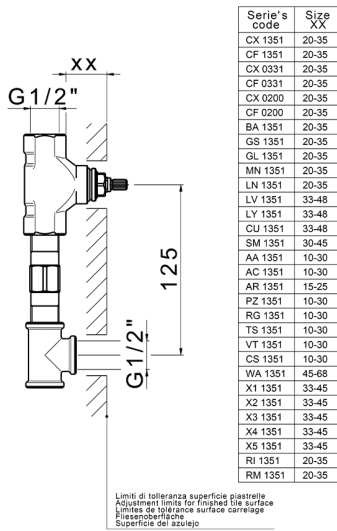

Exposed part for concealed washbasin mixer NUOVA KIRUNA_K2013510

MODEL **K2013510**

Exposed part for concealed washbasin mixer, without concealed part, spout L.200 mm, for items ZB033511

AVAILABLE FINISHINGS

-  **21** 21 Chrome
-  **26** 26 Old Copper
-  **2F** 2F Brushed Nickel
-  **2W** 2W Brushed Gold
-  **40** 40 Matt Black
-  **4Q** 4Q Matt White

CHARACTERISTICS

Installation **Concealed**

Required concealed parts **ZB033511**

Exposed part for concealed washbasin mixer NUOVA KIRUNA_K2013510

K2013510

<https://en.huberitalia.com/exposed-part-for-concealed-washbasin-mixer-nuova-kiruna-k2013510>

Concealed washbasin mixer CONCEALED_ZB033511

MODEL **ZB033511**

Concealed washbasin mixer, right headvalve - left headvalve

AVAILABLE FINISHINGS

04 04 Without finishing

CHARACTERISTICS

Installation **Concealed**

Concealed **1**

2026-04-09