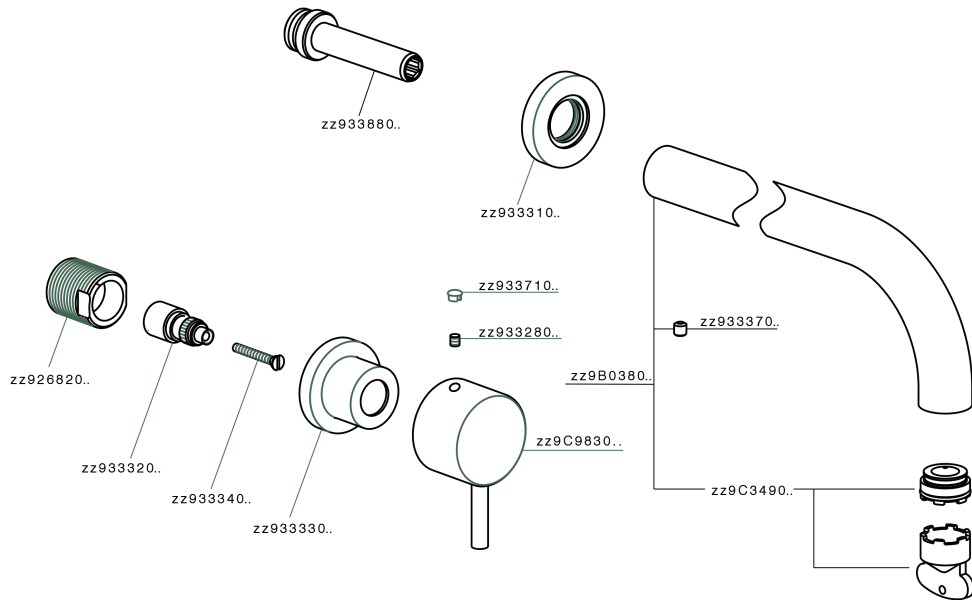

Exposed part for concealed washbasin mixer NUOVA KIRUNA_K2013510

MODEL **K2013510**

Exposed part for concealed washbasin mixer, without concealed part, spout L.200 mm, for items ZB033511

AVAILABLE FINISHINGS

-  **21** 21 Chrome
-  **26** 26 Old Copper
-  **2F** 2F Brushed Nickel
-  **2W** 2W Brushed Gold
-  **40** 40 Matt Black
-  **4Q** 4Q Matt White

CHARACTERISTICS

Installation **Concealed**

Required concealed parts **ZB033511**

Exposed part for concealed washbasin mixer NUOVA KIRUNA_K2013510

K2013510

<https://en.huberitalia.com/exposed-part-for-concealed-washbasin-mixer-nuova-kiruna-k2013510>

Concealed washbasin mixer CONCEALED_ZB033511

MODEL **ZB033511**

Concealed washbasin mixer, right headvalve - left headvalve

AVAILABLE FINISHINGS

04 04 Without finishing

CHARACTERISTICS

Installation **Concealed**

Concealed **1**

2026-04-09