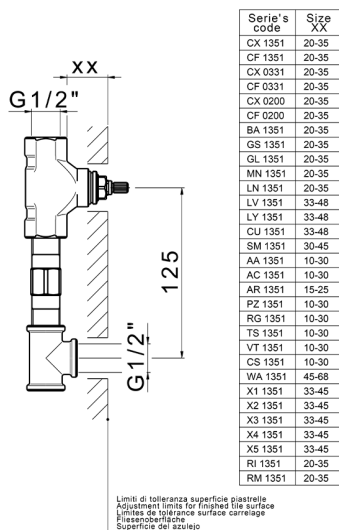

Concealed washbasin mixer CONCEALED_ZB033511

MODEL **ZB033511**

Concealed washbasin mixer, right headvalve - left headvalve

AVAILABLE FINISHINGS

04 04 Without finishing

CHARACTERISTICS

Installation **Concealed**

Concealed **1**

2026-06-06