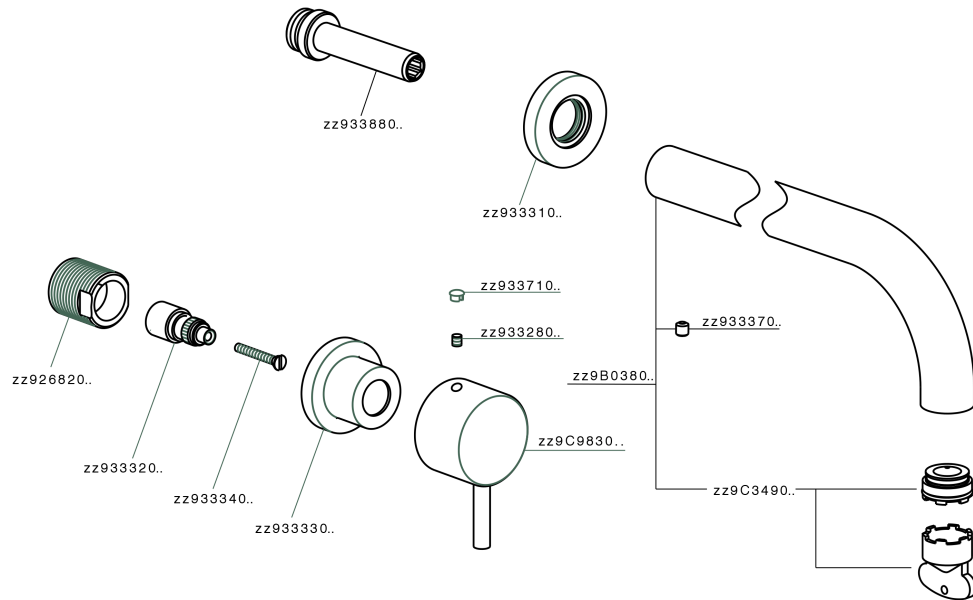

Exposed part for concealed washbasin mixer NUOVA KIRUNA_K2013510

MODEL **K2013510**

Exposed part for concealed washbasin mixer, without concealed part, spout L.200 mm, for items ZB033511

AVAILABLE FINISHINGS

-  **21** 21 Chrome
-  **26** 26 Old Copper
-  **2F** 2F Brushed Nickel
-  **2W** 2W Brushed Gold
-  **40** 40 Matt Black
-  **4Q** 4Q Matt White

CHARACTERISTICS

Installation **Concealed**
 Required concealed parts **ZB033511**

Exposed part for concealed washbasin mixer NUOVA KIRUNA_K2013510

K2013510

<https://en.huberitalia.com/exposed-part-for-concealed-washbasin-mixer-nuova-kiruna-k2013510>

Concealed washbasin mixer CONCEALED_ZB033511

MODEL **ZB033511**

Concealed washbasin mixer, right headvalve - left headvalve

AVAILABLE FINISHINGS

04 04 Without finishing

CHARACTERISTICS

Installation **Concealed**

Concealed **1**

2026-05-15