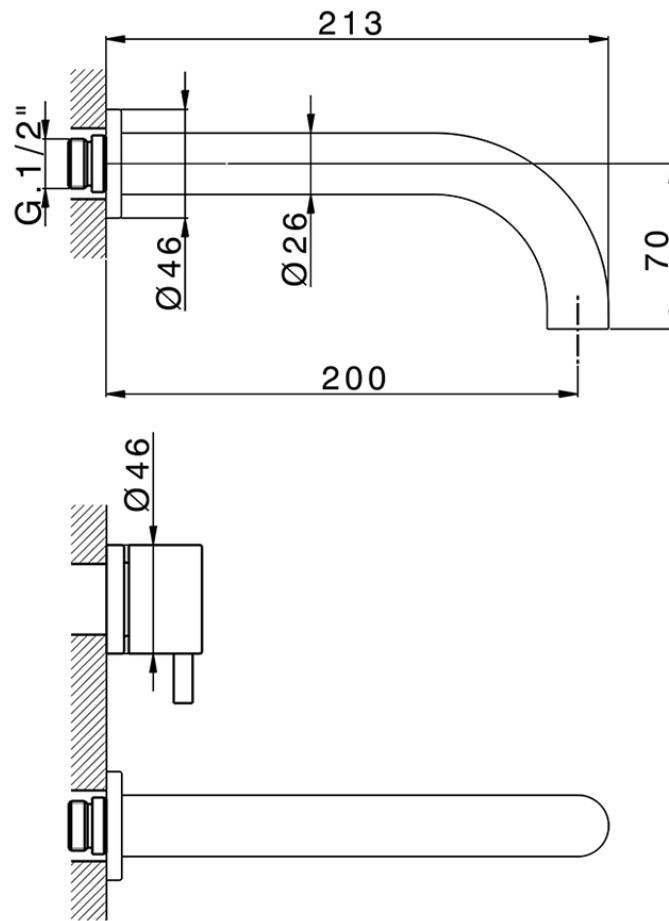

Exposed part for concealed washbasin mixer NUOVA KIRUNA_K2013510

K2013510

<https://en.huberitalia.com/exposed-part-for-concealed-washbasin-mixer-nuova-kiruna-k2013510>

Serie's code	Size XX
CX 1351	20-35
CF 1351	20-35
CX 0331	20-35
CF 0331	20-35
CX 0200	20-35
CF 0200	20-35
BA 1351	20-35
GS 1351	20-35
GL 1351	20-35
MN 1351	20-35
LN 1351	20-35
LV 1351	33-48
LY 1351	33-48
CU 1351	33-48
SM 1351	30-45
AA 1351	10-30
AC 1351	10-30
AR 1351	15-25
PZ 1351	10-30
RG 1351	10-30
TS 1351	10-30
VT 1351	10-30
CS 1351	10-30
WA 1351	45-68
X1 1351	33-45
X2 1351	33-45
X3 1351	33-45
X4 1351	33-45
X5 1351	33-45
RI 1351	20-35
RM 1351	20-35

Limiti di tolleranza superficie piastrelle
 Adjustment limits for finished tile surface
 Limites de tolérance surface carrelage
 Fliesenoberfläche
 Superficie del azulejo

ZB033511

<https://en.huberitalia.com/concealed-washbasin-mixer-concealed-zb033511>