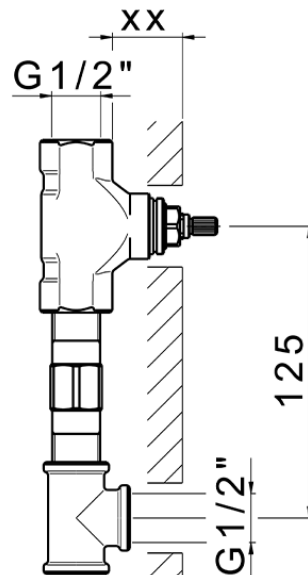

Serie's code	Size XX
CX 1351	20-35
CF 1351	20-35
CX 0331	20-35
CF 0331	20-35
CX 0200	20-35
CF 0200	20-35
BA 1351	20-35
GS 1351	20-35
GL 1351	20-35
MN 1351	20-35
LN 1351	20-35
LV 1351	33-48
LY 1351	33-48
CU 1351	33-48
SM 1351	30-45
AA 1351	10-30
AC 1351	10-30
AR 1351	15-25
PZ 1351	10-30
RG 1351	10-30
TS 1351	10-30
VT 1351	10-30
CS 1351	10-30
WA 1351	45-68
X1 1351	33-45
X2 1351	33-45
X3 1351	33-45
X4 1351	33-45
X5 1351	33-45
RI 1351	20-35
RM 1351	20-35

ZB033511

<https://en.huberitalia.com/concealed-washbasin-mixer-concealed-zb033511>

2026-04-06