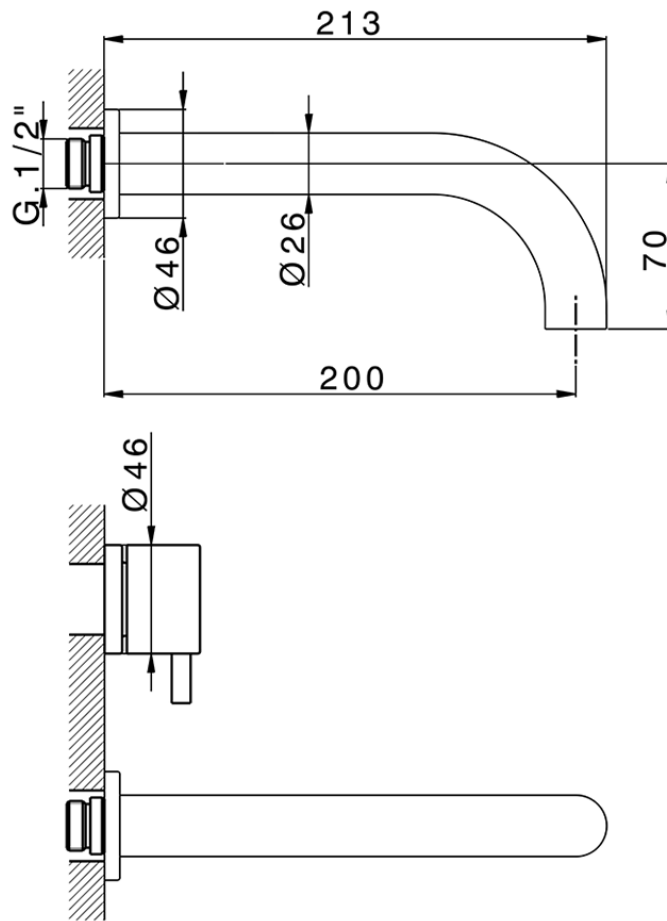

## Exposed part for concealed washbasin mixer NUOVA KIRUNA\_K2013510

K2013510

<https://en.huberitalia.com/exposed-part-for-concealed-washbasin-mixer-nuova-kiruna-k2013510>

Serie's code	Size XX
CX 1351	20-35
CF 1351	20-35
CX 0331	20-35
CF 0331	20-35
CX 0200	20-35
CF 0200	20-35
BA 1351	20-35
GS 1351	20-35
GL 1351	20-35
MN 1351	20-35
LN 1351	20-35
LV 1351	33-48
LY 1351	33-48
CU 1351	33-48
SM 1351	30-45
AA 1351	10-30
AC 1351	10-30
AR 1351	15-25
PZ 1351	10-30
RG 1351	10-30
TS 1351	10-30
VT 1351	10-30
CS 1351	10-30
WA 1351	45-68
X1 1351	33-45
X2 1351	33-45
X3 1351	33-45
X4 1351	33-45
X5 1351	33-45
RI 1351	20-35
RM 1351	20-35

Limiti di tolleranza superficie piastrelle  
 Adjustment limits for finished tile surface  
 Limites de tolérance surface carrelage  
 Fliesenoberfläche  
 Superficie del azulejo

ZB033511

<https://en.huberitalia.com/concealed-washbasin-mixer-concealed-zb033511>