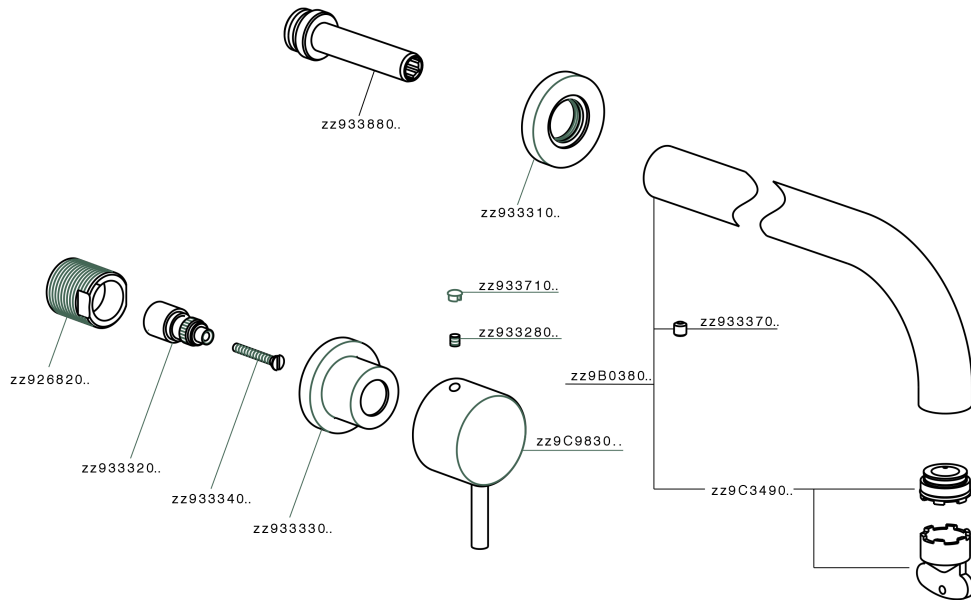

Exposed part for concealed washbasin mixer NUOVA KIRUNA_K2013510

K2013510

<https://en.huberitalia.com/exposed-part-for-concealed-washbasin-mixer-nuova-kiruna-k2013510>

Concealed washbasin mixer CONCEALED_ZB033511

ZB033511

<https://en.huberitalia.com/concealed-washbasin-mixer-concealed-zb033511>

2026-06-06