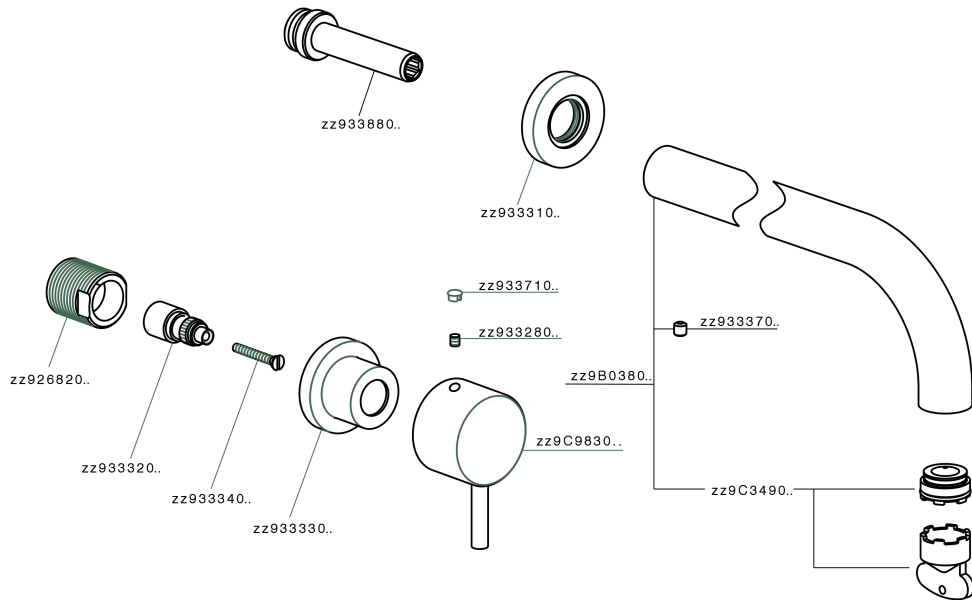

## Exposed part for concealed washbasin mixer NUOVA KIRUNA\_K2013510

K2013510

<https://en.huberitalia.com/exposed-part-for-concealed-washbasin-mixer-nuova-kiruna-k2013510>

## Concealed washbasin mixer CONCEALED\_ZB033511

ZB033511

<https://en.huberitalia.com/concealed-washbasin-mixer-concealed-zb033511>

2026-05-15