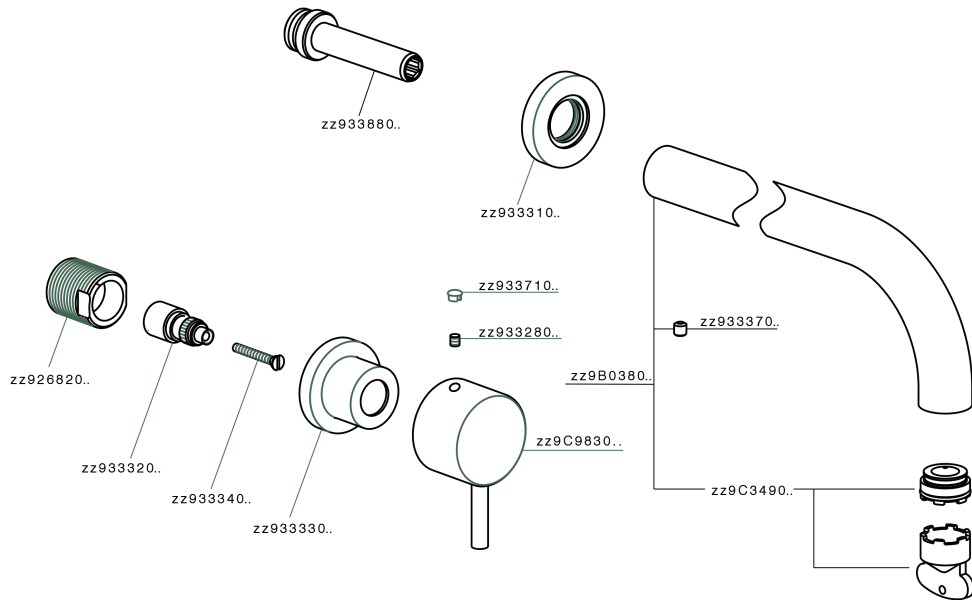

## Exposed part for concealed washbasin mixer NUOVA KIRUNA\_K2013510

MODEL **K2013510**

Exposed part for concealed washbasin mixer, without concealed part, spout L.200 mm, for items ZB033511

### CHARACTERISTICS

Installation **Concealed**

Required concealed parts **ZB033511**

## Exposed part for concealed washbasin mixer NUOVA KIRUNA\_K2013510

K2013510

<https://en.huberitalia.com/exposed-part-for-concealed-washbasin-mixer-nuova-kiruna-k2013510>

## Concealed washbasin mixer CONCEALED\_ZB033511

MODEL **ZB033511**

Concealed washbasin mixer, right headvalve - left headvalve

AVAILABLE FINISHINGS

**04** 04 Without finishing

CHARACTERISTICS

Installation **Concealed**  
 Concealed **1**