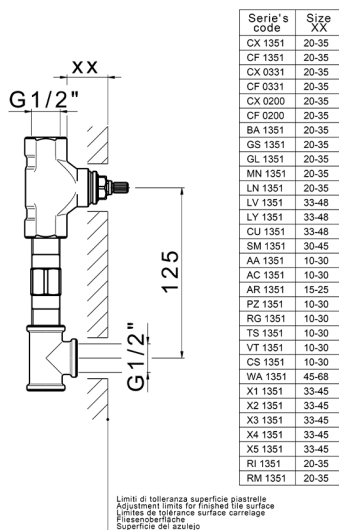

## Exposed part for concealed washbasin mixer NUOVA KIRUNA\_K2013510

MODEL **K2013510**

Exposed part for concealed washbasin mixer, without concealed part, spout L.200 mm, for items ZB033511

## Exposed part for concealed washbasin mixer NUOVA KIRUNA\_K2013510

K2013510

<https://en.huberitalia.com/exposed-part-for-concealed-washbasin-mixer-nuova-kiruna-k2013510>

## Concealed washbasin mixer CONCEALED\_ZB033511

MODEL **ZB033511**

Concealed washbasin mixer, right headvalve - left headvalve

AVAILABLE FINISHINGS

**04** 04 Without finishing

CHARACTERISTICS

Installation **Concealed**  
 Concealed **1**