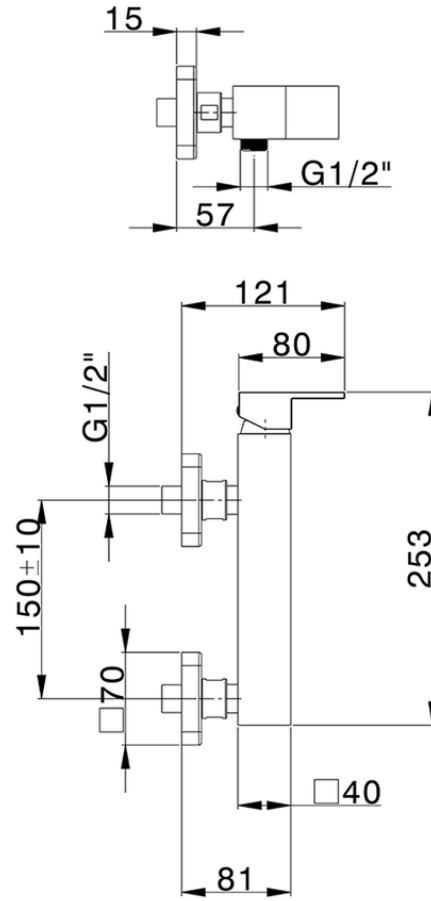

## Single lever shower mixer NUOVA EGO\_NE000444

NE000444

<https://en.huberitalia.com/single-lever-shower-mixer-nuova-ego-ne000444>

2025-01-11