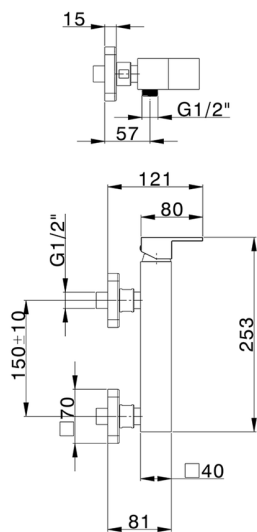

Single lever shower mixer NUOVA EGO_NE000444

MODEL **NE000444**

Single lever shower mixer, without shower set, 1/2" M flexible connection

AVAILABLE FINISHINGS

-  **21** 21 Chrome
-  **2F** 2F Brushed Nickel
-  **40** 40 Matt Black
-  **4Q** 4Q Matt White

CHARACTERISTICS

Cartridge Spare Parts **ZZ97179000**

35 mm Cartridge

2025-01-11