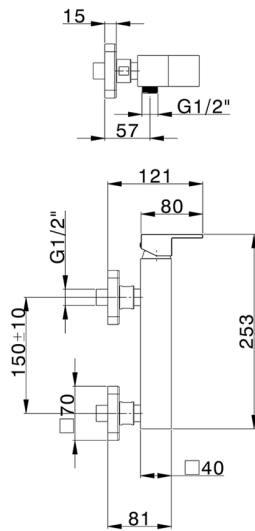

Single lever shower mixer NUOVA EGO_NE000444

MODEL **NE000444**

Single lever shower mixer, without shower set, 1/2" M flexible connection

AVAILABLE FINISHINGS

-  **21** 21 Chrome
-  **2F** 2F Brushed Nickel
-  **40** 40 Matt Black
-  **4Q** 4Q Matt White

CHARACTERISTICS

Cartridge Spare Parts **ZZ97179000**

35 mm Cartridge

2025-01-11