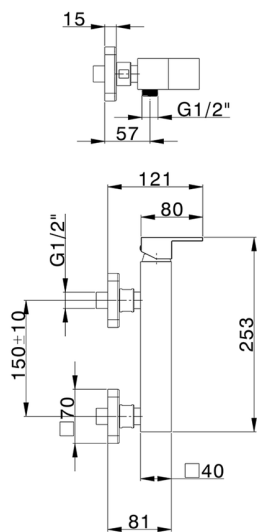

Single lever shower mixer NUOVA EGO_NE000444

MODEL **NE000444**

Single lever shower mixer, without shower set, 1/2" M flexible connection

AVAILABLE FINISHINGS

-  **21** 21 Chrome
-  **2F** 2F Brushed Nickel
-  **40** 40 Matt Black
-  **4Q** 4Q Matt White

CHARACTERISTICS

Cartridge Spare Parts **ZZ97179000**

35 mm Cartridge

2024-12-04