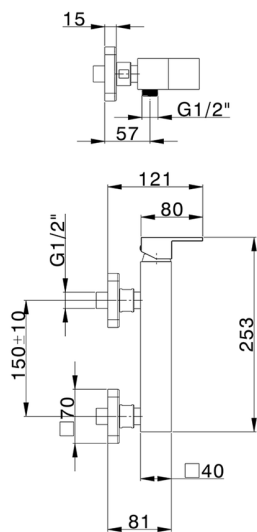

Single lever shower mixer NUOVA EGO_NE000444

MODEL **NE000444**

Single lever shower mixer, without shower set, 1/2" M flexible connection

AVAILABLE FINISHINGS

-  **21** 21 Chrome
-  **2F** 2F Brushed Nickel
-  **40** 40 Matt Black
-  **4Q** 4Q Matt White

CHARACTERISTICS

Cartridge Spare Parts **ZZ97179000**

35 mm Cartridge

2024-12-22