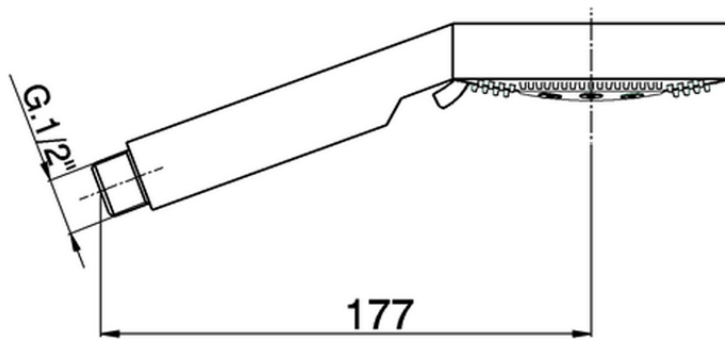

ABS Linear handshower SHOWER_SS014190

SS014190

<https://en.huberitalia.com/abs-linear-handshower-shower-ss014190>

2026-04-28