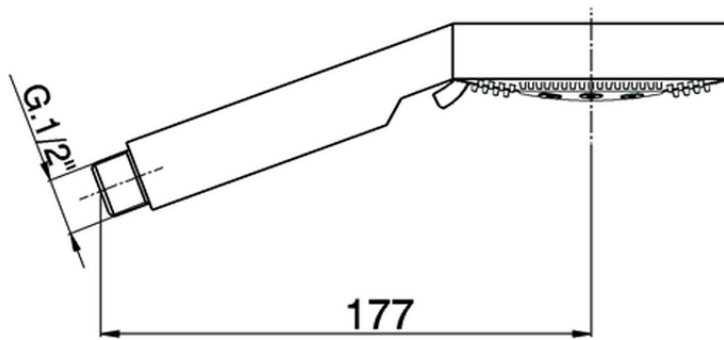

ABS Linear handshower SHOWER_SS014190

SS014190

<https://en.huberitalia.com/abs-linear-handshower-shower-ss014190>

2026-06-29