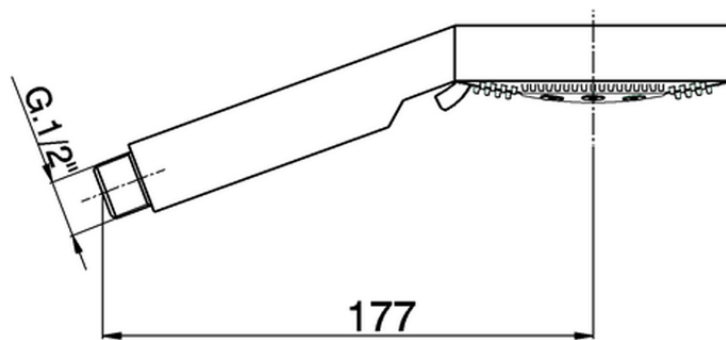

ABS Linear handshower SHOWER_SS014190

SS014190

<https://en.huberitalia.com/abs-linear-handshower-shower-ss014190>

2026-04-06