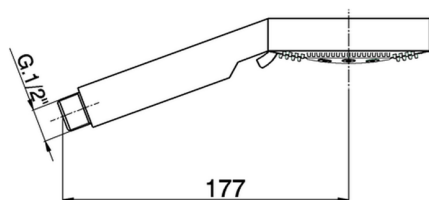

ABS Linear handshower SHOWER_SS014190

MODEL **SS014190**

ABS Linear handshower, ABS D.100 mm 5 sprays

AVAILABLE FINISHINGS

CHARACTERISTICS

2026-04-29