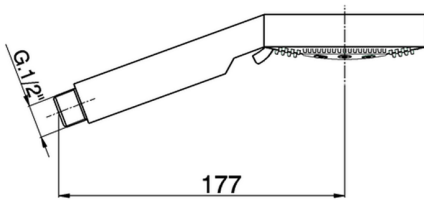

## ABS Linear handshower SHOWER\_SS014190

MODEL **SS014190**

ABS Linear handshower, ABS D.100 mm 5 sprays

AVAILABLE FINISHINGS

CHARACTERISTICS

2026-05-19