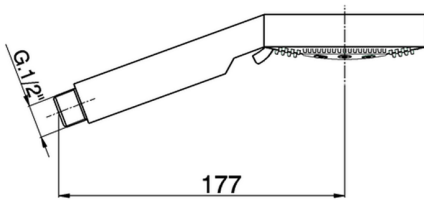

## ABS Linear handshower SHOWER\_SS014190

MODEL **SS014190**

ABS Linear handshower, ABS D.100 mm 5 sprays

AVAILABLE FINISHINGS

CHARACTERISTICS

2026-06-29