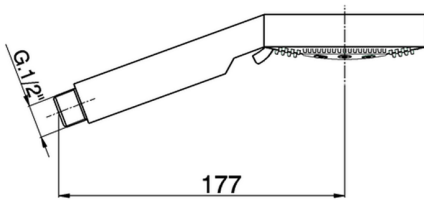

ABS Linear handshower SHOWER_SS014190

MODEL **SS014190**

ABS Linear handshower, ABS D.100 mm 5 sprays

AVAILABLE FINISHINGS

CHARACTERISTICS

2026-04-06