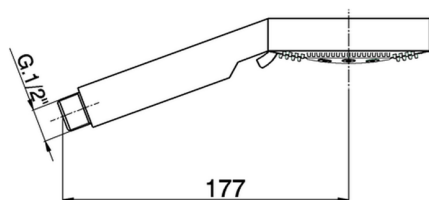

ABS Linear handshower SHOWER_SS014190

MODEL **SS014190**

ABS Linear handshower, ABS D.100 mm 5 sprays

AVAILABLE FINISHINGS

CHARACTERISTICS

2026-04-08