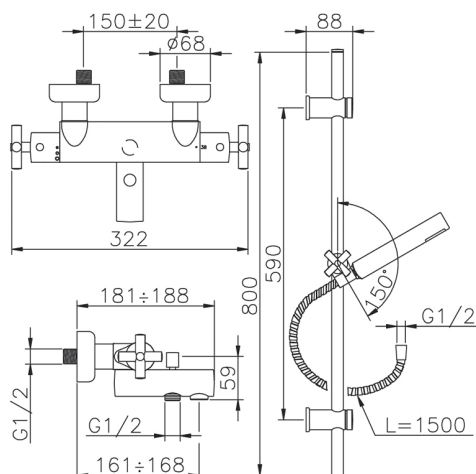

Thermostatic bath-shower mixer with sliding bar SUITE_SUS27010

MODEL **SUS27010**

Thermostatic bath-shower mixer with sliding bar, 59 cm sliding rail kit with sliding bracket, ABS 27 mm minimalistic one spray handshower, 150 cm Brass flexible hose

AVAILABLE FINISHINGS

-  **21** 21 Chrome
-  **40** 40 Matt Black
-  **2F** 2F Brushed Nickel
-  **2W** 2W Brushed Gold

CHARACTERISTICS

Cartridge Spare Parts **24.04A.PP**

8x20 Plus P Thermostatic Valve

Thermostatic