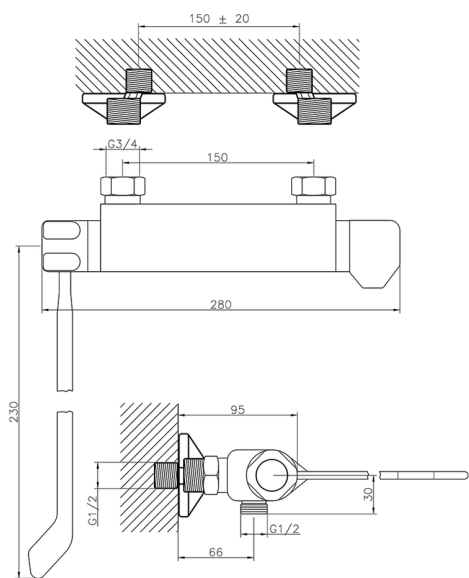

## Thermostatic shower mixer COMMUNITY\_CLT01020

MODEL **CLT01020**

Thermostatic shower mixer, without shower set, 1/2" M flexible connection, with long lever

AVAILABLE FINISHINGS

CHARACTERISTICS

Cartridge Spare Parts **24.04A.PP**

**8x20 Plus P Thermostatic Valve**