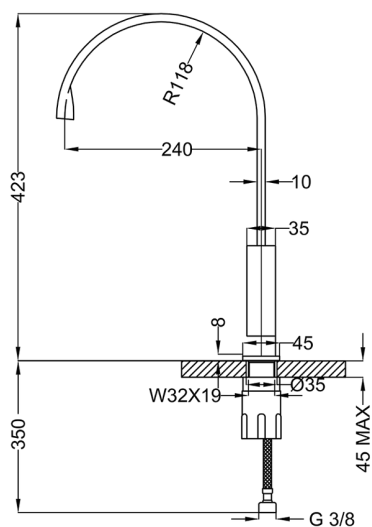

Single Lever basin/sink mixer KITCHEN_NE000534

MODEL **NE000534**

Single Lever basin/sink mixer, swivel spout, without pop-up waste, G.3/8" stainless steel flexible hoses

AVAILABLE FINISHINGS

-  **21** 21 Chrome
-  **2F** 2F Brushed Nickel
-  **40** 40 Matt Black
-  **4Q** 4Q Matt White

CHARACTERISTICS

Cartridge Spare Parts **ZZ96550000**

25 mm Cartridge

2026-04-09