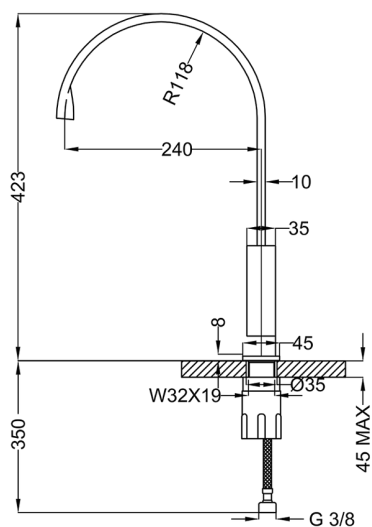

Single Lever basin/sink mixer KITCHEN_NE000534

MODEL **NE000534**

Single Lever basin/sink mixer, swivel spout, without pop-up waste, G.3/8" stainless steel flexible hoses

AVAILABLE FINISHINGS

-  **21** 21 Chrome
-  **2F** 2F Brushed Nickel
-  **40** 40 Matt Black
-  **4Q** 4Q Matt White

CHARACTERISTICS

Cartridge Spare Parts **ZZ96550000**

25 mm Cartridge

2026-04-06