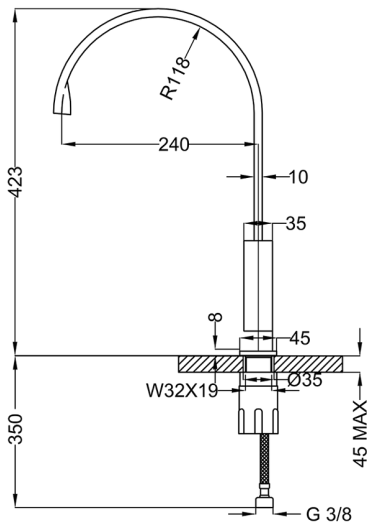

## Single Lever basin/sink mixer KITCHEN\_NE000534

MODEL **NE000534**

Single Lever basin/sink mixer, swivel spout, without pop-up waste, G.3/8" stainless steel flexible hoses

### CHARACTERISTICS

Cartridge Spare Parts **ZZ96550000**

**25 mm Cartridge**

2026-05-26