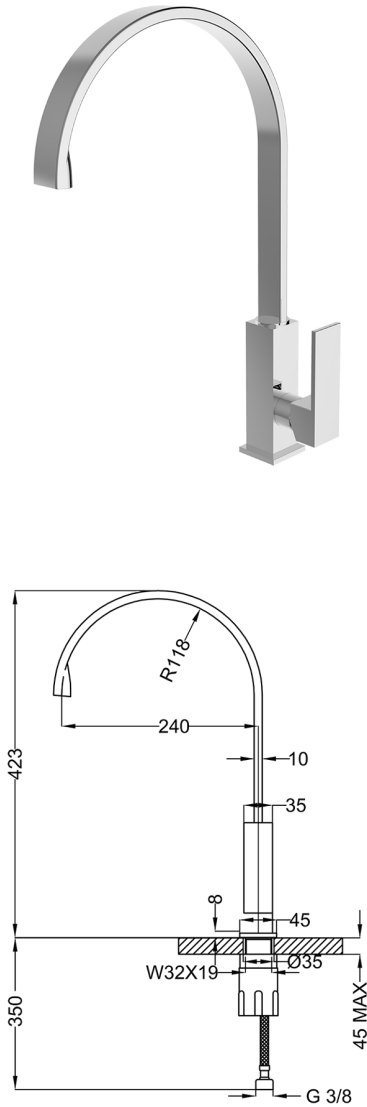

Single Lever basin/sink mixer KITCHEN_NE000534

MODEL **NE000534**

Single Lever basin/sink mixer, swivel spout, without pop-up waste, G.3/8" stainless steel flexible hoses

AVAILABLE FINISHINGS

-  **21** 21 Chrome
-  **2F** 2F Brushed Nickel
-  **40** 40 Matt Black
-  **4Q** 4Q Matt White

CHARACTERISTICS

Cartridge Spare Parts **ZZ96550000**

25 mm Cartridge

2026-05-26