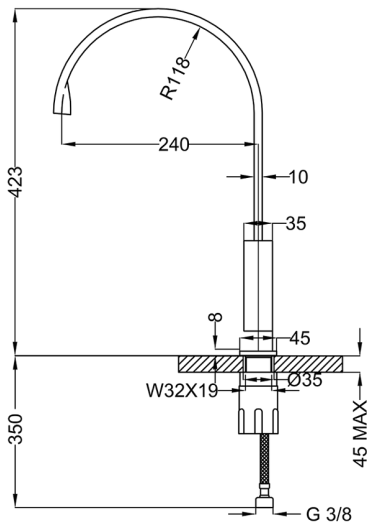

## Single Lever basin/sink mixer KITCHEN\_NE000534

MODEL **NE000534**

Single Lever basin/sink mixer, swivel spout, without pop-up waste, G.3/8" stainless steel flexible hoses

### CHARACTERISTICS

Cartridge Spare Parts **ZZ96550000**

**25 mm Cartridge**

2026-04-08