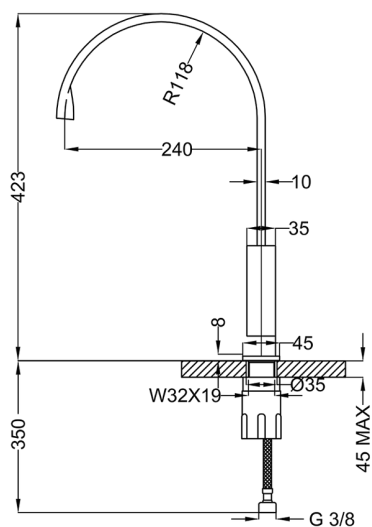

Single Lever basin/sink mixer KITCHEN_NE000534

MODEL **NE000534**

Single Lever basin/sink mixer, swivel spout, without pop-up waste, G.3/8" stainless steel flexible hoses

AVAILABLE FINISHINGS

-  **21** 21 Chrome
-  **2F** 2F Brushed Nickel
-  **40** 40 Matt Black
-  **4Q** 4Q Matt White

CHARACTERISTICS

Cartridge Spare Parts **ZZ96550000**

25 mm Cartridge

2026-06-24