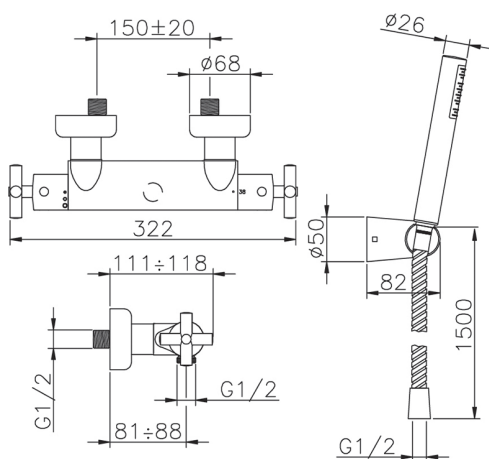

Thermostatic shower mixer, with shower set SUITE_SUD01010

MODEL **SUD01010**

Thermostatic shower mixer, with shower set, wall mounted adjustable handshower bracket, ABS 27 mm minimalistic one spray handshower, 150 cm Brass flexible hose

AVAILABLE FINISHINGS

-  **21** 21 Chrome
-  **40** 40 Matt Black
-  **2F** 2F Brushed Nickel
-  **2W** 2W Brushed Gold

CHARACTERISTICS

Cartridge Spare Parts **24.04A.PP**
8x20 Plus P Thermostatic Valve

Thermostatic